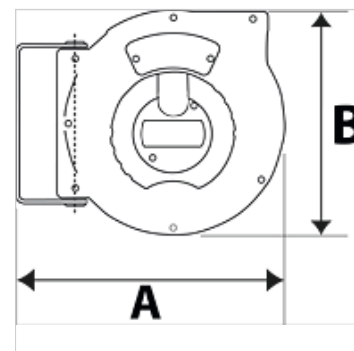

K-SCHL-AUFROLLER STANDARD

Hose reel - standard type

HANSA FLEX

Īpašības

Šūtenes materiāls	Polyurethane (PUR)
Ekspluatācijas temperatūra	max +40 °C
Izmantošana	for compressed air and water
Pagriešanas leņķis	150°

Norāde

Citi dati pieejami pēc pieprasījuma.

Apraksts

Hose reel with automatic rewind and spring assembly. Robust hose locking mechanism, impact resistant plastic casing. Swivel wall mount made made from coated steel. Easy mounting on the wall or ceiling.

Izstrādājums

Apzīmējums	Šūtenes izmērs	A (mm)	B (mm)	Izejas vītnes	Ieejas vītnes	maks. darba spiediens (bar)	Šūtenes garums (m)
K- 07 10 11 03	12 mm x 8 mm	325,0	275,0	G 1/4 AG	G 1/4 fem	10	9
K- 07 10 11 04	12 mm x 8 mm	355,0	315,0	G 1/4 AG	G 1/4 fem	15	12