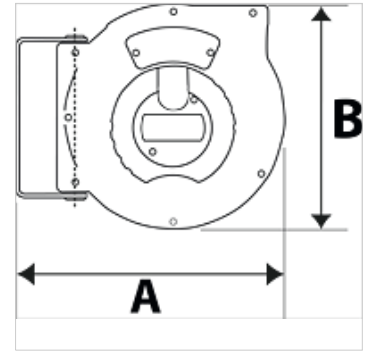

K-SCHL-AUFROLLER STANDARD

Hose reel - standard type

HANSA FLEX

Īpašības

Šūtenes materiāls	Polyurethane (PUR)
Ekspluatācijas temperatūra	max +40 °C
Izmantošana	for compressed air and water
Pagriešanas leņķis	150°

Norāde

Citi dati pieejami pēc pieprasījuma.

Apraksts

Hose reel with automatic rewind and spring assembly. Robust hose locking mechanism, impact resistant plastic casing. Swivel wall mount made made from coated steel. Easy mounting on the wall or ceiling.

Izstrādājums

Apzīmējums	Šūtenes izmērs	A (mm)	B (mm)	Izejas vītnes	Ieejas vītnes	maks. darba spiediens (bar)	Šūtenes garums (m)
K- 07 10 11 03	12 mm x 8 mm	325,0	275,0	G 1/4 AG	G 1/4 fem	10	9
K- 07 10 11 04	12 mm x 8 mm	355,0	315,0	G 1/4 AG	G 1/4 fem	15	12