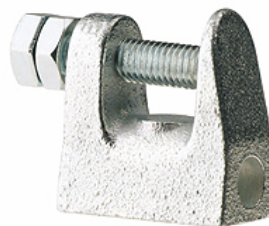

# K-KLEMMBUEGEL IG

Clamp strap with female thread

**HANSA FLEX**

## Īpašības

**Materiāls** nickel plated iron