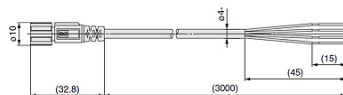

# K-ANSCHLUSSKABEL STECKER PF3W

connecting cable with M8-connector PF3W

**HANSA FLEX**

## Apraksts

Connection cable with M8 plug, series PF3W, 4-wire, cable length 3.00 m