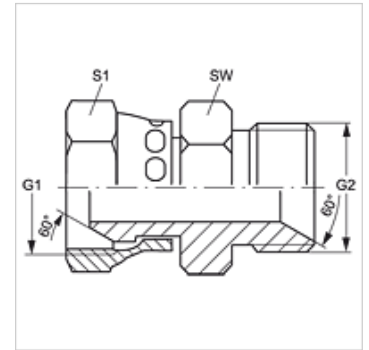

## Eigenschappen

Aansluiting 1	BSP-moerdraad
Afdichtingsvorm 1	60° buitenconus
Aansluiting 2	BSP-buitendraad cilindrisch
Afdichtingsvorm 2	60° binnenconus
Constructie	Connectors
Uitvoering	recht
Materiaal	Staal
Oppervlakbescherming	Galvanisch gecoat

## Artikel

Aanduiding	G1	G2	SW (mm)	S1
G AB 02 HB	G 1/8" -28	G 1/8" -28	14	14
G AB 02 HB 04	G 1/8" -28	G 1/4" -19	19	14
G AB 04 HB 02	G 1/4" -19	G 1/8" -28	14	19
G AB 04 HB	G 1/4" -19	G 1/4" -19	19	19
G AB 04 HB 06	G 1/4" -19	G 3/8" -19	22	19
G AB 04 HB 08	G 1/4" -19	G 1/2" -14	27	19
G AB 06 HB 04	G 3/8" -19	G 1/4" -19	19	22
G AB 06 HB	G 3/8" -19	G 3/8" -19	22	22
G AB 06 HB 08	G 3/8" -19	G 1/2" -14	27	22
G AB 06 HB 12	G 3/8" -19	G 3/4" -14	32	22
G AB 08 HB 04	G 1/2" -14	G 1/4" -19	19	27
G AB 08 HB 06	G 1/2" -14	G 3/8" -19	22	27
G AB 08 HB	G 1/2" -14	G 1/2" -14	27	27
G AB 08 HB 10	G 1/2" -14	G 5/8" -14	30	27
G AB 08 HB 12	G 1/2" -14	G 3/4" -14	32	27
G AB 08 HB 16	G 1/2" -14	G 1" -11	41	27
G AB 10 HB 06	G 5/8" -14	G 3/8" -19	30	30
G AB 10 HB 08	G 5/8" -14	G 1/2" -14	27	30
G AB 10 HB	G 5/8" -14	G 5/8" -14	30	30
G AB 10 HB 12	G 5/8" -14	G 3/4" -14	32	30
G AB 10 HB 16	G 5/8" -14	G 1" -11	41	30
G AB 12 HB 06	G 3/4" -14	G 3/8" -19	27	32
G AB 12 HB 08	G 3/4" -14	G 1/2" -14	27	32
G AB 12 HB 10	G 3/4" -14	G 5/8" -14	30	32
G AB 12 HB	G 3/4" -14	G 3/4" -14	32	32
G AB 12 HB 16	G 3/4" -14	G 1" -11	41	32
G AB 12 HB 20	G 3/4" -14	G 1,1/4" -11	50	32
G AB 16 HB 08	G 1" -11	G 1/2" -14	32	41
G AB 16 HB 10	G 1" -11	G 5/8" -14	32	41
G AB 16 HB 12	G 1" -11	G 3/4" -14	32	41
G AB 16 HB	G 1" -11	G 1" -11	41	41
G AB 16 HB 20	G 1" -11	G 1,1/4" -11	50	41
G AB 20 HB 12	G 1,1/4" -11	G 3/4" -14	41	50
G AB 20 HB 16	G 1,1/4" -11	G 1" -11	41	50
G AB 20 HB	G 1,1/4" -11	G 1,1/4" -11	50	50
G AB 20 HB 24	G 1,1/4" -11	G 1,1/2" -11	55	50
G AB 24 HB 20	G 1,1/2" -11	G 1,1/4" -11	50	55
G AB 24 HB	G 1,1/2" -11	G 1,1/2" -11	55	55
G AB 24 HB 32	G 1,1/2" -11	G 2" -11	70	55
G AB 32 HB 24	G 2" -11	G 1,1/2" -11	60	70
G AB 32 HB	G 2" -11	G 2" -11	70	70