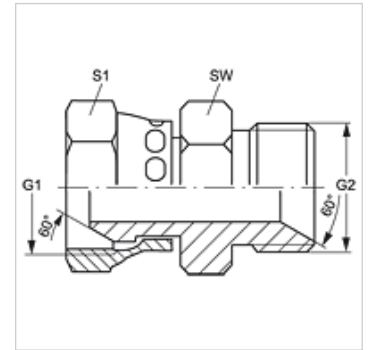

Eigenschappen

Aansluiting 1	BSP-moerdraad
Afdichtingsvorm 1	60° buitenconus
Aansluiting 2	BSP-buitendraad cilindrisch
Afdichtingsvorm 2	60° binnenconus
Constructie	Connectors
Uitvoering	recht
Materiaal	Staal
Oppervlakbescherming	Galvanisch gecoat

Artikel

Aanduiding	G1	G2	SW (mm)	S1
G AB 02 HB	G 1/8" -28	G 1/8" -28	14	14
G AB 02 HB 04	G 1/8" -28	G 1/4" -19	19	14
G AB 04 HB 02	G 1/4" -19	G 1/8" -28	14	19
G AB 04 HB	G 1/4" -19	G 1/4" -19	19	19
G AB 04 HB 06	G 1/4" -19	G 3/8" -19	22	19
G AB 04 HB 08	G 1/4" -19	G 1/2" -14	27	19
G AB 06 HB 04	G 3/8" -19	G 1/4" -19	19	22
G AB 06 HB	G 3/8" -19	G 3/8" -19	22	22
G AB 06 HB 08	G 3/8" -19	G 1/2" -14	27	22
G AB 06 HB 12	G 3/8" -19	G 3/4" -14	32	22
G AB 08 HB 04	G 1/2" -14	G 1/4" -19	19	27
G AB 08 HB 06	G 1/2" -14	G 3/8" -19	22	27
G AB 08 HB	G 1/2" -14	G 1/2" -14	27	27
G AB 08 HB 10	G 1/2" -14	G 5/8" -14	30	27
G AB 08 HB 12	G 1/2" -14	G 3/4" -14	32	27
G AB 08 HB 16	G 1/2" -14	G 1" -11	41	27
G AB 10 HB 06	G 5/8" -14	G 3/8" -19	30	30
G AB 10 HB 08	G 5/8" -14	G 1/2" -14	27	30
G AB 10 HB	G 5/8" -14	G 5/8" -14	30	30
G AB 10 HB 12	G 5/8" -14	G 3/4" -14	32	30
G AB 10 HB 16	G 5/8" -14	G 1" -11	41	30
G AB 12 HB 06	G 3/4" -14	G 3/8" -19	27	32
G AB 12 HB 08	G 3/4" -14	G 1/2" -14	27	32
G AB 12 HB 10	G 3/4" -14	G 5/8" -14	30	32
G AB 12 HB	G 3/4" -14	G 3/4" -14	32	32
G AB 12 HB 16	G 3/4" -14	G 1" -11	41	32
G AB 12 HB 20	G 3/4" -14	G 1,1/4" -11	50	32
G AB 16 HB 08	G 1" -11	G 1/2" -14	32	41
G AB 16 HB 10	G 1" -11	G 5/8" -14	32	41
G AB 16 HB 12	G 1" -11	G 3/4" -14	32	41
G AB 16 HB	G 1" -11	G 1" -11	41	41
G AB 16 HB 20	G 1" -11	G 1,1/4" -11	50	41
G AB 20 HB 12	G 1,1/4" -11	G 3/4" -14	41	50
G AB 20 HB 16	G 1,1/4" -11	G 1" -11	41	50
G AB 20 HB	G 1,1/4" -11	G 1,1/4" -11	50	50
G AB 20 HB 24	G 1,1/4" -11	G 1,1/2" -11	55	50
G AB 24 HB 20	G 1,1/2" -11	G 1,1/4" -11	50	55
G AB 24 HB	G 1,1/2" -11	G 1,1/2" -11	55	55
G AB 24 HB 32	G 1,1/2" -11	G 2" -11	70	55
G AB 32 HB 24	G 2" -11	G 1,1/2" -11	60	70
G AB 32 HB	G 2" -11	G 2" -11	70	70