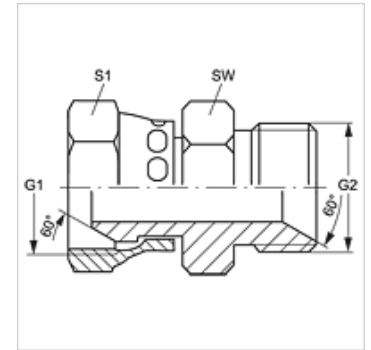

Eigenschappen

Aansluiting 1	BSP-moerdraad
Afdichtingsvorm 1	60° buitenconus
Aansluiting 2	BSP-buitendraad cilindrisch
Afdichtingsvorm 2	60° binnenconus
Constructie	Connectors
Uitvoering	recht
Materiaal	Staal
Oppervlakbescherming	Galvanisch gecoat

Artikel

Aanduiding	G1	G2	SW (mm)	S1
G AB 02 HB	G 1/8" -28	G 1/8" -28	14	14
G AB 02 HB 04	G 1/8" -28	G 1/4" -19	19	14
G AB 04 HB 02	G 1/4" -19	G 1/8" -28	14	19
G AB 04 HB	G 1/4" -19	G 1/4" -19	19	19
G AB 04 HB 06	G 1/4" -19	G 3/8" -19	22	19
G AB 04 HB 08	G 1/4" -19	G 1/2" -14	27	19
G AB 06 HB 04	G 3/8" -19	G 1/4" -19	19	22
G AB 06 HB	G 3/8" -19	G 3/8" -19	22	22
G AB 06 HB 08	G 3/8" -19	G 1/2" -14	27	22
G AB 06 HB 12	G 3/8" -19	G 3/4" -14	32	22
G AB 08 HB 04	G 1/2" -14	G 1/4" -19	19	27
G AB 08 HB 06	G 1/2" -14	G 3/8" -19	22	27
G AB 08 HB	G 1/2" -14	G 1/2" -14	27	27
G AB 08 HB 10	G 1/2" -14	G 5/8" -14	30	27
G AB 08 HB 12	G 1/2" -14	G 3/4" -14	32	27
G AB 08 HB 16	G 1/2" -14	G 1" -11	41	27
G AB 10 HB 06	G 5/8" -14	G 3/8" -19	30	30
G AB 10 HB 08	G 5/8" -14	G 1/2" -14	27	30
G AB 10 HB	G 5/8" -14	G 5/8" -14	30	30
G AB 10 HB 12	G 5/8" -14	G 3/4" -14	32	30
G AB 10 HB 16	G 5/8" -14	G 1" -11	41	30
G AB 12 HB 06	G 3/4" -14	G 3/8" -19	27	32
G AB 12 HB 08	G 3/4" -14	G 1/2" -14	27	32
G AB 12 HB 10	G 3/4" -14	G 5/8" -14	30	32
G AB 12 HB	G 3/4" -14	G 3/4" -14	32	32
G AB 12 HB 16	G 3/4" -14	G 1" -11	41	32
G AB 12 HB 20	G 3/4" -14	G 1,1/4" -11	50	32
G AB 16 HB 08	G 1" -11	G 1/2" -14	32	41
G AB 16 HB 10	G 1" -11	G 5/8" -14	32	41
G AB 16 HB 12	G 1" -11	G 3/4" -14	32	41
G AB 16 HB	G 1" -11	G 1" -11	41	41
G AB 16 HB 20	G 1" -11	G 1,1/4" -11	50	41
G AB 20 HB 12	G 1,1/4" -11	G 3/4" -14	41	50
G AB 20 HB 16	G 1,1/4" -11	G 1" -11	41	50
G AB 20 HB	G 1,1/4" -11	G 1,1/4" -11	50	50
G AB 20 HB 24	G 1,1/4" -11	G 1,1/2" -11	55	50
G AB 24 HB 20	G 1,1/2" -11	G 1,1/4" -11	50	55
G AB 24 HB	G 1,1/2" -11	G 1,1/2" -11	55	55
G AB 24 HB 32	G 1,1/2" -11	G 2" -11	70	55
G AB 32 HB 24	G 2" -11	G 1,1/2" -11	60	70
G AB 32 HB	G 2" -11	G 2" -11	70	70