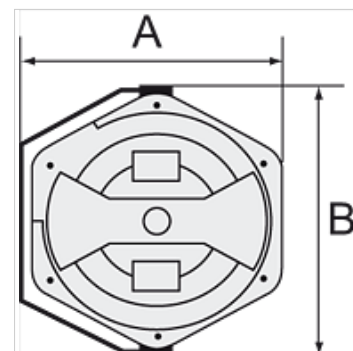

K-SCHL-AUFROLLER LUFT H

Hose reels for compressed air, high flow capacity

HANSA FLEX

Eigenschappen

Materiaal slang	Braided polyurethane
Werkdruk	max. 12 bar
Bedrijfstemperatuur	-20 °C to +60 °C
Zwenkhoek	300°

Aanwijzing

Andere gegevens op aanvraag.

Beschrijving

Specially designed to ensure a high flow capacity. Easy mounting on the wall or ceiling. Closed, rugged, impact-resistant housing made of POM, supply/outlet R 1/4 male thread and lightweight, hard-wearing, oil-resistant polyurethane hose. Incl. 2 m feeder hose.

Artikel

Aanduiding	Slangmaat	A (mm)	B (mm)	Lengte slang (m)
K- 07 10 06 14	16 mm x 11 mm	394,5	436,0	10