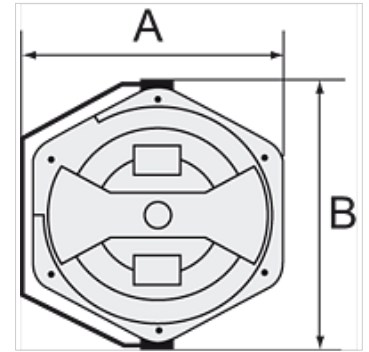

K-SCHL-AUFROLLER LUFT H

Hose reels for compressed air, high flow capacity

HANSA FLEX

Eigenschappen

Materiaal slang	Braided polyurethane
Werkdruk	max. 12 bar
Bedrijfstemperatuur	-20 °C to +60 °C
Zwenkhoek	300°

Aanwijzing

Andere gegevens op aanvraag.

Beschrijving

Specially designed to ensure a high flow capacity. Easy mounting on the wall or ceiling. Closed, rugged, impact-resistant housing made of POM, supply/outlet R 1/4 male thread and lightweight, hard-wearing, oil-resistant polyurethane hose. Incl. 2 m feeder hose.

Artikel

Aanduiding	Slangmaat	A (mm)	B (mm)	Lengte slang (m)
K- 07 10 06 14	16 mm x 11 mm	394,5	436,0	10