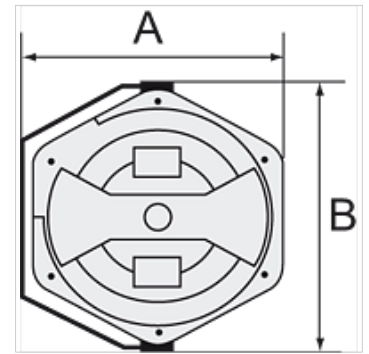

K-SCHL-AUFROLLER LUFT H

Hose reels for compressed air, high flow capacity

HANSA FLEX

Eigenschappen

Materiaal slang	Braided polyurethane
Werkdruk	max. 12 bar
Bedrijfstemperatuur	-20 °C to +60 °C
Zwenkhoek	300°

Aanwijzing

Andere gegevens op aanvraag.

Beschrijving

Specially designed to ensure a high flow capacity. Easy mounting on the wall or ceiling. Closed, rugged, impact-resistant housing made of POM, supply/outlet R 1/4 male thread and lightweight, hard-wearing, oil-resistant polyurethane hose. Incl. 2 m feeder hose.

Artikel

Aanduiding	Slangmaat	A (mm)	B (mm)	Lengte slang (m)
K- 07 10 06 14	16 mm x 11 mm	394,5	436,0	10