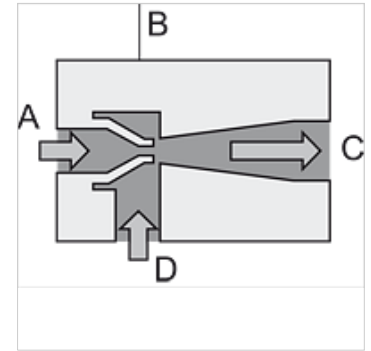

K-KOMPAKTEJEKTOREN CP

Compact ejectors »CP«, digital vacuum switch with air-saving function

HANSA FLEX

Eigenschappen

Eigenschappen Vacuum generator with integrated control valves and system monitoring functions
Gripping and blowing off can be controlled without the need for external valves
Optimised air consumption thanks to many models with differing suction capacities
Minimum energy costs in continuous operation thanks to automatic air-saving
Easy adjustment with foil keypad and LED display of the settings

Toepassing Handling of air-tight or slightly porous workpieces in fully automated handling systems
e.g. in the robotics, automotive, packaging, electronics, electrical engineering and metalworking industries

Basisconstructie Anodised aluminium

Geïntegreerd NC blow-off valve, filter, silencer, non-return valve

Aanwijzing

Mini-sensor with housing and connection cable, analogue or digital output signal. Minimum size and low weight combined with high measuring accuracy.
Andere gegevens op aanvraag.

Beschrijving

Purely pneumatic vacuum ejector that operates on the Venturi principle. Compressed air enters the ejector at A and flows through the nozzle B. This results in a vacuum immediately behind the nozzle outlet, and air is drawn in through the vacuum inlet D. This air and the driving air leave the ejector via the silencer C.