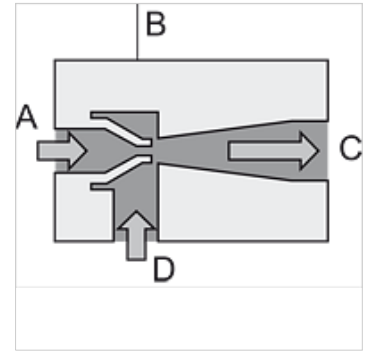

K-KOMPAKTEJEKTOREN CP

Compact ejectors »CP«, digital vacuum switch with air-saving function

HANSA FLEX

Eigenschappen

Eigenschappen Vacuum generator with integrated control valves and system monitoring functions
Gripping and blowing off can be controlled without the need for external valves
Optimised air consumption thanks to many models with differing suction capacities
Minimum energy costs in continuous operation thanks to automatic air-saving
Easy adjustment with foil keypad and LED display of the settings

Toepassing Handling of air-tight or slightly porous workpieces in fully automated handling systems
e.g. in the robotics, automotive, packaging, electronics, electrical engineering and metalworking industries

Basisconstructie Anodised aluminium

Geïntegreerd NC blow-off valve, filter, silencer, non-return valve

Aanwijzing

Mini-sensor with housing and connection cable, analogue or digital output signal. Minimum size and low weight combined with high measuring accuracy.
Andere gegevens op aanvraag.

Beschrijving

Purely pneumatic vacuum ejector that operates on the Venturi principle. Compressed air enters the ejector at A and flows through the nozzle B. This results in a vacuum immediately behind the nozzle outlet, and air is drawn in through the vacuum inlet D. This air and the driving air leave the ejector via the silencer C.