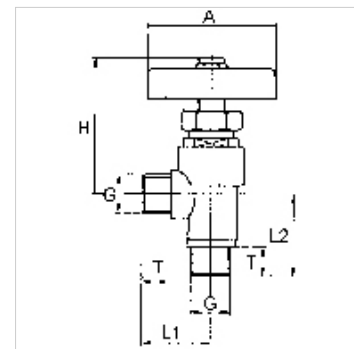

## Eigenschappen

Werkdruk	Max. 40 bar
Schroefdraad beschrijving	With inside cone for ball-type hose fitting
Behuizing	Brass
Handwiel	Plastic
Spil	With stainless steel ball

## Artikel

Aanduiding	DN	Schroefdraad	A (mm)	H (mm)	L1 (mm)	L2 (mm)	SW (mm)	T (mm)
K- 07 30 12 49	6	G 1/4	48,0	45,0	25,0	27,0	19	11,0
K- 07 30 12 50	8	G 3/8	48,0	45,0	25,0	27,0	19	11,0