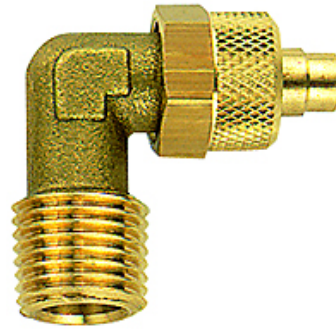

# K-W90 AG-K ISO 7-1

Male elbows, conical male thread acc. to ISO 7-1

**HANSA FLEX**

## Beschrijving

For the installation of plastic tubing.