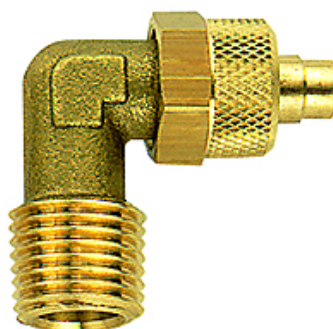

# K-W90 AG-K ISO 7-1

Male elbows, conical male thread acc. to ISO 7-1

**HANSA FLEX**

## Beschrijving

For the installation of plastic tubing.