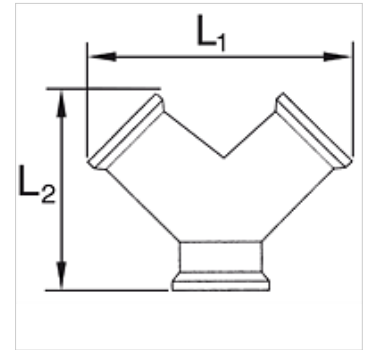

K-VT 2-FACH MS NI

Distributors, 2 outlets, nickel-plated brass

HANSA FLEX

Eigenschappen

Werkdruk max. 10 bar

Materiaal messing vernikkeld

Aanwijzing

Andere gegevens op aanvraag.

Artikel

| Aanduiding | Schroefdraad | Outlets | L1 (mm) | L2 (mm) |
|----------------|--------------|------------|------------|------------|
| K- 07 40 40 14 | G 1/8 male | 2 x female | 29,0 | 32,0 |
| K- 07 40 40 15 | G 1/4 male | 2 x female | 36,0 | 38,0 |
| K- 07 40 45 63 | G 3/8 male | 2 x female | 41,0 | 42,5 |
| K- 07 40 45 62 | G 1/2 male | 2 x female | 53,0 | 53,0 |
| K- 07 40 45 66 | G 1/8 female | 2 x female | 29,0 | 26,5 |
| K- 07 40 40 82 | G 1/4 female | 2 x female | 36,0 | 32,0 |
| K- 07 40 40 85 | G 3/8 female | 2 x female | 41,0 | 37,0 |
| K- 07 40 40 86 | G 1/2 female | 2 x female | 53,0 | 45,0 |