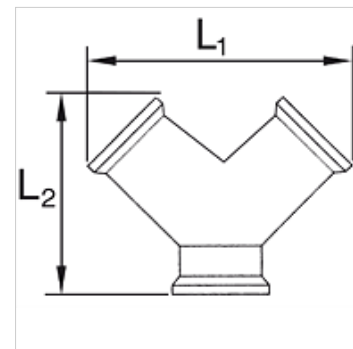

## Eigenschappen

Werkdruk max. 10 bar

Materiaal messing vernikkeld

## Artikel

Aanduiding	Schroefdraad	Outlets	L1 (mm)	L2 (mm)
K- 07 40 40 14	G 1/8 male	2 x female	29,0	32,0
K- 07 40 40 15	G 1/4 male	2 x female	36,0	38,0
K- 07 40 45 63	G 3/8 male	2 x female	41,0	42,5
K- 07 40 45 62	G 1/2 male	2 x female	53,0	53,0
K- 07 40 45 66	G 1/8 female	2 x female	29,0	26,5
K- 07 40 40 82	G 1/4 female	2 x female	36,0	32,0
K- 07 40 40 85	G 3/8 female	2 x female	41,0	37,0
K- 07 40 40 86	G 1/2 female	2 x female	53,0	45,0