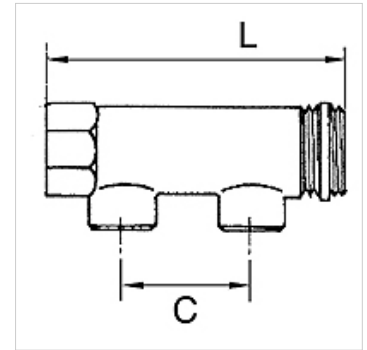

# K-VTST 2 AB MS

Distributor pieces, brass, with 2 outlets

**HANSA FLEX**

## Eigenschappen

<b>Aansluiting</b>	G 3/4 and G 1 incl. PTFE-sealing at outer thread, G 1 1/4 without sealing
<b>Werkdruk</b>	max. 10 bar

## Beschrijving

For assembling compressed air taps. End fittings with 1 x male and 1 x female thread, outlets optionally with male or female thread.

## Artikel

Aanduiding	Aansluiting uitgang	Aansluiting ingang	C (mm)	L (mm)
K- 07 40 40 49	2 x 1/2 male	2 x 3/4	50,0	110,0
K- 07 40 40 50	2 x 1/2 female	2 x 3/4	50,0	110,0
K- 07 40 40 51	2 x 1/2 male	2 x 1	50,0	113,0
K- 07 40 40 52	2 x 1/2 female	2 x 1	50,0	113,0
K- 07 40 40 53	2 x 1/2 male	2 x 1 1/4	60,0	137,0
K- 07 40 40 54	2 x 1/2 female	2 x 1 1/4	60,0	137,0