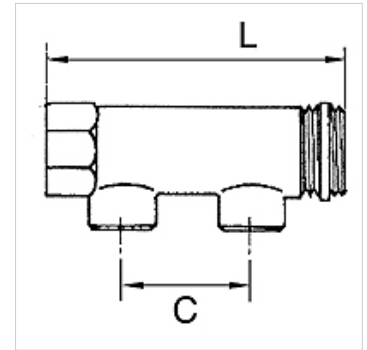

# K-VTST 2 AB MS

Distributor pieces, brass, with 2 outlets

**HANSA FLEX**

## Eigenschappen

|                    |   |
|--------------------|---|
| <b>Aansluiting</b> | G 3/4 and G 1 incl. PTFE-sealing at outer thread, G 1 1/4 without sealing |
| <b>Werkdruk</b>    | max. 10 bar   |

## Beschrijving

For assembling compressed air taps. End fittings with 1 x male and 1 x female thread, outlets optionally with male or female thread.

## Artikel

| Aanduiding     | Aansluiting uitgang | Aansluiting ingang | C<br>(mm) | L<br>(mm) |
|----------------|---------------------|--------------------|-----------|-----------|
| K- 07 40 40 49 | 2 x 1/2 male        | 2 x 3/4            | 50,0      | 110,0     |
| K- 07 40 40 50 | 2 x 1/2 female      | 2 x 3/4            | 50,0      | 110,0     |
| K- 07 40 40 51 | 2 x 1/2 male        | 2 x 1              | 50,0      | 113,0     |
| K- 07 40 40 52 | 2 x 1/2 female      | 2 x 1              | 50,0      | 113,0     |
| K- 07 40 40 53 | 2 x 1/2 male        | 2 x 1 1/4          | 60,0      | 137,0     |
| K- 07 40 40 54 | 2 x 1/2 female      | 2 x 1 1/4          | 60,0      | 137,0     |