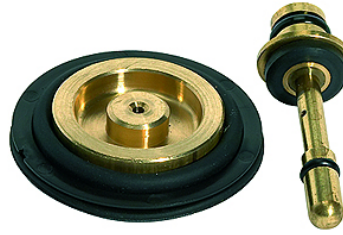

# K-VERSCHLEI-SATZ VARIOBLOC

Set of wearing parts

**HANSA FLEX**

## Beschrijving

diaphragm, sealing cone, seal

## Artikel

Aanduiding	Beschrijving
K- 07 25 16 92	Set of wearing parts (diaphragm, sealing cone, seal). Compatible with G 1/4, G 3/8
K- 07 25 16 93	Set of wearing parts (diaphragm, sealing cone, seal). Compatible with G 1/2, G 3/4, G 1

## is reserveonderdeel bij volgende producten

K-DRG VARIOBLOC	Pressure regulators
K-DRG DRVS VARIOBLOC	Pressure regulators with pressure supply at both ends
K-FI REGL PC-BEHAEL MANO VARIOBLOC	Filter regulators with polycarbonate bowl and pressure gauge
K-FI REGL METALLBEHAEL S MANO VARIOB	Filter regulators with metal bowl, incl. sight glass and pressure gauge
K-WTEH 3-TLG PC-BEHAEL VARIOBLOC	Service units, 3-piece with polycarbonate bowl
K-WTEH 3-TLG MET SICH TROPF VARIOBL	Service units, 3-piece with metal bowl, incl. sight glass and metal sight dome
K-WTEH 2-TLG PC-BEHAEL VARIOBLOC	Service units, 2-piece with polycarbonate bowl
K-WTEH 2-TLG MET SICH TROPF VARIOBL	Service units, 2-piece with metal bowl, incl. sight glass and metal sight dome