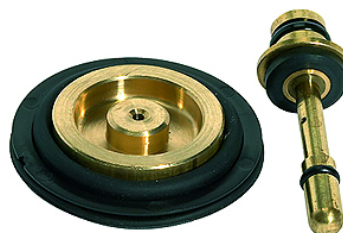

K-VERSCHLEI-SATZ VARIOBLOC

Set of wearing parts

HANSA FLEX

Beschrijving

diaphragm, sealing cone, seal

Artikel

Aanduiding	Beschrijving
K- 07 25 16 92	Set of wearing parts (diaphragm, sealing cone, seal). Compatible with G 1/4, G 3/8
K- 07 25 16 93	Set of wearing parts (diaphragm, sealing cone, seal). Compatible with G 1/2, G 3/4, G 1

is reserveonderdeel bij volgende producten

K-DRG VARIOBLOC	Pressure regulators
K-DRG DRVS VARIOBLOC	Pressure regulators with pressure supply at both ends
K-FI REGL PC-BEHAEL MANO VARIOBLOC	Filter regulators with polycarbonate bowl and pressure gauge
K-FI REGL METALLBEHAE S MANO VARIOB	Filter regulators with metal bowl, incl. sight glass and pressure gauge
K-WTEH 3-TLG PC-BEHAEL VARIOBLOC	Service units, 3-piece with polycarbonate bowl
K-WTEH 3-TLG MET SICH TROPF VARIOBL	Service units, 3-piece with metal bowl, incl. sight glass and metal sight dome
K-WTEH 2-TLG PC-BEHAEL VARIOBLOC	Service units, 2-piece with polycarbonate bowl
K-WTEH 2-TLG MET SICH TROPF VARIOBL	Service units, 2-piece with metal bowl, incl. sight glass and metal sight dome