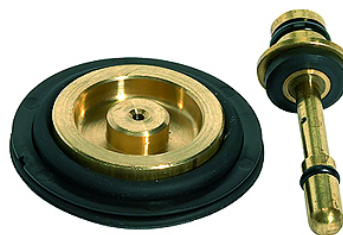

K-VERSCHLEI-SATZ VARIOBLOC

Set of wearing parts

HANSA FLEX

Beschrijving

diaphragm, sealing cone, seal

Artikel

Aanduiding	Beschrijving
K- 07 25 16 92	Set of wearing parts (diaphragm, sealing cone, seal). Compatible with G 1/4, G 3/8
K- 07 25 16 93	Set of wearing parts (diaphragm, sealing cone, seal). Compatible with G 1/2, G 3/4, G 1

is reserveonderdeel bij volgende producten

K-DRG VARIOBLOC	Pressure regulators
K-DRG DRVS VARIOBLOC	Pressure regulators with pressure supply at both ends
K-FI REGL PC-BEHAEL MANO VARIOBLOC	Filter regulators with polycarbonate bowl and pressure gauge
K-FI REGL METALLBEHAEL S MANO VARIOB	Filter regulators with metal bowl, incl. sight glass and pressure gauge
K-WTEH 3-TLG PC-BEHAEL VARIOBLOC	Service units, 3-piece with polycarbonate bowl
K-WTEH 3-TLG MET SICH TROPF VARIOBL	Service units, 3-piece with metal bowl, incl. sight glass and metal sight dome
K-WTEH 2-TLG PC-BEHAEL VARIOBLOC	Service units, 2-piece with polycarbonate bowl
K-WTEH 2-TLG MET SICH TROPF VARIOBL	Service units, 2-piece with metal bowl, incl. sight glass and metal sight dome