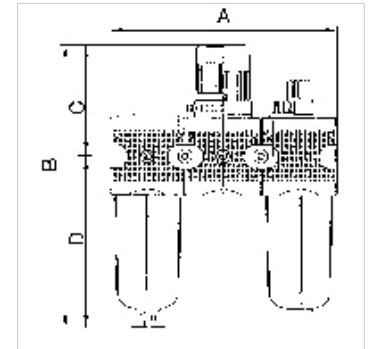

# K-WTEH 3-TLG MET SICH TROPF MULTIFI

Service units, 3-piece with metal bowl and sight glass, metal sight dome

**HANSA FLEX**

## Eigenschappen

Ingangsdruk	Max. 16 bar (polycarbonate bowl), Max. 20 bar (metal bowl)
Mediumtemperatuur	max. 60 °C
Omgevingstemperatuur	Max. 60 °C
Porïenwijdte in het filterelement	5 µm (BG 1 / BG 2), 40 µm (BG 3)
Afdichtmateriaal	NBR
Veerkap	POM-brass
Behuizing	Die-cast zinc, Aluminium for G 1 variant
Druppelopzet	PA (polycarbonate bowl), Zinc-glass-NBR (metal bowl)
Drain valve	Semi-automatic
Debietwaardemeting	At P1 = 8 bar, P2 = 6 bar and pressure drop $\Delta p = 1$ bar

## Beschrijving

Three-piece service units consisting of a reversible diaphragm pressure regulator, independent of inlet pressure, with self-relieving design, centrifugal separator and proportional lubricator.

## Artikel

Aanduiding	Schroefdraad	Regelbereik	Debiet (L/min)	A (mm)	B	C (mm)	D (mm)	DN	Maat
K- 07 25 01 11	G 1/4	0.5 - 10 bar	1100	138,0	196,0 mm	67,0	129,0	6	1
K- 07 25 01 14	G 3/8	0.5 - 10 bar	1100	138,0	196,0 mm	67,0	129,0	10	1
K- 07 25 01 17	G 1/2	0.5 - 10 bar	3000	202,0	248,0 mm	97,0	151,0	15	2
K- 07 25 01 20	G 3/4	0.5 - 10 bar	3000	202,0	248,0 mm	97,0	151,0	20	2
K- 07 25 01 23	G 1	0.5 - 10 bar	11300	300,0	385,0 mm	128,0	257,0	25	3