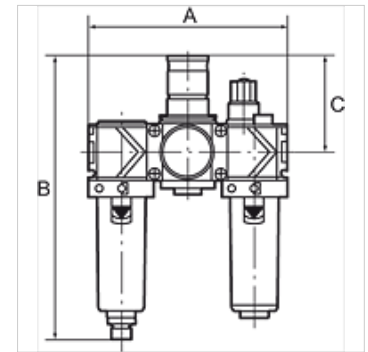

## Eigenschappen

<b>Ingangsdruk</b>	Max. 16 bar (polycarbonate bowl), Max. 20 bar (metal bowl)
<b>Mediumtemperatuur</b>	max. 50 °C
<b>Omgevingstemperatuur</b>	Max. 50 °C (polycarbonate bowl), Max. 80 °C (metal bowl)
<b>Poriënwijdte in het filterelement</b>	40 µm
<b>Afdichtmateriaal</b>	NBR
<b>Veerkap</b>	POM
<b>Behuizing</b>	Die-cast zinc
<b>Membranen</b>	NBR
<b>Druppelopzet</b>	PA
<b>Drain valve</b>	Manual
<b>Debietwaardemeting</b>	At P1 = 10 bar, P2 = 6 bar and pressure drop $\Delta p = 1$ bar

## Beschrijving

Two or three-piece service units consisting of a reversible diaphragm pressure regulator, independent of inlet pressure, with self-relieving design, combined with a centrifugal separator and a proportional lubricator. Approved series in modern industrial design, with the following key benefits: Simple handling, Convenient modular assembly thanks to innovative fasteners, Excellent flow values.

## Artikel

Aanduiding	Schroefdraad	Regelbereik	Debiet (L/min)	A (mm)	B	C (mm)
K- 07 25 14 11	G 1/4	0.5 - 10 bar	1500	144,0	201,0 mm	68,0
K- 07 25 14 13	G 3/8	0.5 - 10 bar	1800	144,0	201,0 mm	68,0
K- 07 25 14 15	G 1/2	0.5 - 10 bar	3400	210,0	247,0 mm	98,0
K- 07 25 14 17	G 3/4	0.5 - 10 bar	5000	210,0	247,0 mm	98,0
K- 07 25 14 19	G 1	0.5 - 10 bar	5000	264,0	247,0 mm	98,0