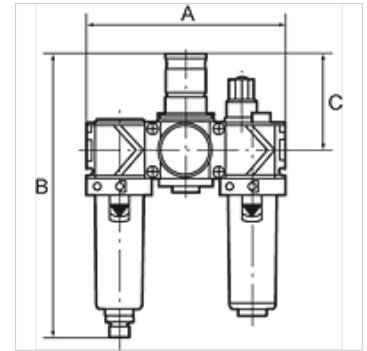

# K-WTEH 3-TLG MET SICH TROPF VARIOBL

Service units, 3-piece with metal bowl, incl. sight glass and metal sight dome

**HANSA FLEX**

## Eigenschappen

<b>Ingangsdruk</b>	Max. 16 bar (polycarbonate bowl), Max. 20 bar (metal bowl)
<b>Mediumtemperatuur</b>	max. 50 °C
<b>Omgevingstemperatuur</b>	Max. 50 °C (polycarbonate bowl), Max. 80 °C (metal bowl)
<b>Poriënwidte in het filterelement</b>	40 µm
<b>Afdichtmateriaal</b>	NBR
<b>Veerkap</b>	POM
<b>Behuizing</b>	Die-cast zinc
<b>Membranen</b>	NBR
<b>Druppelopzet</b>	PA
<b>Drain valve</b>	Manual
<b>Debietwaardemeting</b>	At P1 = 10 bar, P2 = 6 bar and pressure drop $\Delta p = 1$ bar

## Beschrijving

Two or three-piece service units consisting of a reversible diaphragm pressure regulator, independent of inlet pressure, with self-relieving design, combined with a centrifugal separator and a proportional lubricator. Approved series in modern industrial design, with the following key benefits: Simple handling, Convenient modular assembly thanks to innovative fasteners, Excellent flow values.

## Artikel

Aanduiding	Schroefdraad	Regelbereik	Debiet (L/min)	A (mm)	B	C (mm)
K- 07 25 14 12	G 1/4	0.5 - 10 bar	1500	144,0	201,0 mm	68,0
K- 07 25 14 14	G 3/8	0.5 - 10 bar	1800	144,0	201,0 mm	68,0
K- 07 25 14 16	G 1/2	0.5 - 10 bar	3400	210,0	274,0 mm	98,0
K- 07 25 14 18	G 3/4	0.5 - 10 bar	5000	210,0	274,0 mm	98,0
K- 07 25 14 20	G 1	0.5 - 10 bar	5000	264,0	274,0 mm	98,0