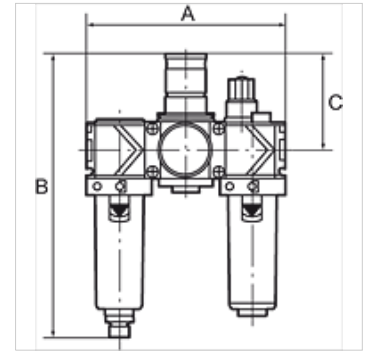

# K-WTEH 3-TLG MET SICH TROPF VARIOBL

Service units, 3-piece with metal bowl, incl. sight glass and metal sight dome

**HANSA FLEX**

## Eigenschappen

<b>Ingangsdruk</b>	Max. 16 bar (polycarbonate bowl), Max. 20 bar (metal bowl)
<b>Mediumtemperatuur</b>	max. 50 °C
<b>Omgevingstemperatuur</b>	Max. 50 °C (polycarbonate bowl), Max. 80 °C (metal bowl)
<b>Poriënwijdte in het filterelement</b>	40 µm
<b>Afdichtmateriaal</b>	NBR
<b>Veerkap</b>	POM
<b>Behuizing</b>	Die-cast zinc
<b>Membranen</b>	NBR
<b>Druppelopzet</b>	PA
<b>Drain valve</b>	Manual
<b>Debietwaardemeting</b>	At P1 = 10 bar, P2 = 6 bar and pressure drop $\Delta p = 1$ bar

## Beschrijving

Two or three-piece service units consisting of a reversible diaphragm pressure regulator, independent of inlet pressure, with self-relieving design, combined with a centrifugal separator and a proportional lubricator. Approved series in modern industrial design, with the following key benefits: Simple handling, Convenient modular assembly thanks to innovative fasteners, Excellent flow values.

## Artikel

Aanduiding	Schroefdraad	Regelbereik	Debiet (L/min)	A (mm)	B	C (mm)
K- 07 25 14 12	G 1/4	0.5 - 10 bar	1500	144,0	201,0 mm	68,0
K- 07 25 14 14	G 3/8	0.5 - 10 bar	1800	144,0	201,0 mm	68,0
K- 07 25 14 16	G 1/2	0.5 - 10 bar	3400	210,0	274,0 mm	98,0
K- 07 25 14 18	G 3/4	0.5 - 10 bar	5000	210,0	274,0 mm	98,0
K- 07 25 14 20	G 1	0.5 - 10 bar	5000	264,0	274,0 mm	98,0