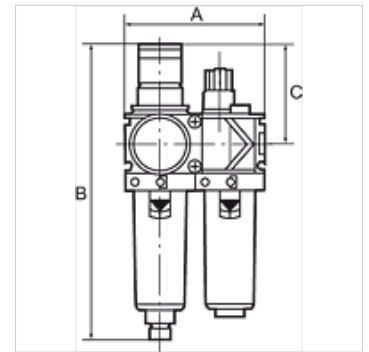

K-WTEH 2-TLG PC-BEHAEL VARIOBLOC

Service units, 2-piece with polycarbonate bowl

HANSA FLEX

Eigenschappen

Ingangsdruk	Max. 16 bar (polycarbonate bowl), Max. 20 bar (metal bowl)
Mediumtemperatuur	max. 50 °C
Omgevingstemperatuur	Max. 50 °C (polycarbonate bowl), Max. 80 °C (metal bowl)
Poriënwijdte in het filterelement	40 µm
Afdichtmateriaal	NBR
Veerkap	POM
Behuizing	Die-cast zinc
Membranen	NBR
Druppelopzet	PA
Drain valve	Manual
Debietwaardemeting	At P1 = 10 bar, P2 = 6 bar and pressure drop $\Delta p = 1$ bar

Aanwijzing

Andere gegevens op aanvraag.

Beschrijving

Two or three-piece service units consisting of a reversible diaphragm pressure regulator, independent of inlet pressure, with self-relieving design, combined with a centrifugal separator and a proportional lubricator. Approved series in modern industrial design, with the following key benefits: Simple handling, Convenient modular assembly thanks to innovative fasteners, Excellent flow values.

Extra informatie

Service units are also available with bowl guard or metal bowl. Service units are also available in other control ranges.

Artikel

Aanduiding	Schroefdraad	Regelbereik	Debiet (L/min)	A (mm)	B	C (mm)
K- 07 25 13 85	G 1/4	0.5 - 10 bar	1500	96,0	203,0 mm	68,0
K- 07 25 13 87	G 3/8	0.5 - 10 bar	1800	96,0	203,0 mm	68,0
K- 07 25 13 89	G 1/2	0.5 - 10 bar	3400	140,0	273,0 mm	98,0
K- 07 25 13 91	G 3/4	0.5 - 10 bar	5000	140,0	273,0 mm	98,0
K- 07 25 13 93	G 1	0.5 - 10 bar	5000	194,0	273,0 mm	98,0