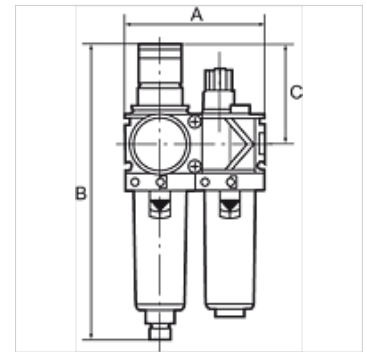

K-WTEH 2-TLG PC-BEHAEL VARIOBLOC

Service units, 2-piece with polycarbonate bowl

HANSA FLEX

Eigenschappen

Ingangsdruk	Max. 16 bar (polycarbonate bowl), Max. 20 bar (metal bowl)
Mediumtemperatuur	max. 50 °C
Omgevingstemperatuur	Max. 50 °C (polycarbonate bowl), Max. 80 °C (metal bowl)
Poriënwijdte in het filterelement	40 µm
Afdichtmateriaal	NBR
Veerkap	POM
Behuizing	Die-cast zinc
Membranen	NBR
Druppelopzet	PA
Drain valve	Manual
Debietwaardemeting	At P1 = 10 bar, P2 = 6 bar and pressure drop $\Delta p = 1$ bar

Aanwijzing

Andere gegevens op aanvraag.

Beschrijving

Two or three-piece service units consisting of a reversible diaphragm pressure regulator, independent of inlet pressure, with self-relieving design, combined with a centrifugal separator and a proportional lubricator. Approved series in modern industrial design, with the following key benefits: Simple handling, Convenient modular assembly thanks to innovative fasteners, Excellent flow values.

Extra informatie

Service units are also available with bowl guard or metal bowl. Service units are also available in other control ranges.

Artikel

Aanduiding	Schroefdraad	Regelbereik	Debiet (L/min)	A (mm)	B	C (mm)
K- 07 25 13 85	G 1/4	0.5 - 10 bar	1500	96,0	203,0 mm	68,0
K- 07 25 13 87	G 3/8	0.5 - 10 bar	1800	96,0	203,0 mm	68,0
K- 07 25 13 89	G 1/2	0.5 - 10 bar	3400	140,0	273,0 mm	98,0
K- 07 25 13 91	G 3/4	0.5 - 10 bar	5000	140,0	273,0 mm	98,0
K- 07 25 13 93	G 1	0.5 - 10 bar	5000	194,0	273,0 mm	98,0