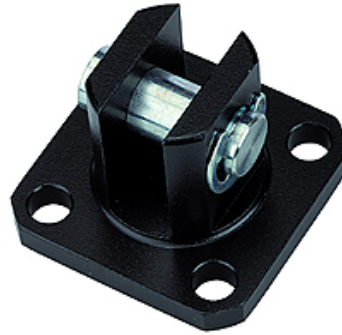

# K-SCHWENKGABELBEFESTIG CB 1

Female hinge model, »CB« type

**HANSA FLEX**

## Artikel

Aanduiding	Ø zuiger
------------	----------

K- 07 15 24 60	12 mm
K- 07 15 24 61	16 mm
K- 07 15 24 62	20 mm
K- 07 15 24 63	25 mm
K- 07 15 24 64	32 mm
K- 07 15 24 65	40 mm
K- 07 15 24 66	50 mm
K- 07 15 24 67	63 mm
K- 07 15 24 68	80 mm
K- 07 15 24 69	100 mm

## is toebehoren bij volgende producten

K-KURZH ZYL DOPPELW IG ASQ	Short-stroke cylinders, double-acting, with magnet, non-cushioned, with female thread, »ACQ« Series
K-KURZH ZYL EINFACHW SER ASQ	Short-stroke cylinders, single-acting (pressureless in the retracted position), with magnet, non-cushioned, with female thread, »ASQ« Series