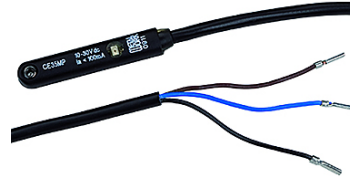

K-SENSOREN T-NUT 5

DSL reed sensor

HANSA FLEX

Extra informatie

Important: The scope of supply does not include a connector. Please order separately.
Adjustable limit switches with shock absorber available on request.

Artikel

Aanduiding

Uitvoering

K- 07 15 20 92

Slotted fixing plate

is toebehoren bij volgende producten

K-RUNDZYLINDER DOPP O E D Round cylinders, double acting, magnetic, non-cushioned