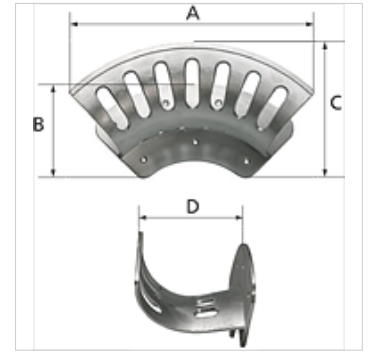

K-SCHLAUCHHALTER ALU

Hose holders, aluminium unpainted

HANSA FLEX

Eigenschappen

Materiaal Aluminium, unpainted

Aanwijzing

In combination with the rounded holder design, the fact that a small hose holder can be placed inside a large one, or a medium hose holder inside a maxi one, creates extra storage capacity without any increase in the space required.

Beschrijving

Easy mounting on the wall with variable hole pattern (7 drilled holes). Suitable for holding hoses, cables or ropes. Unpainted. Countersunk holes guarantee a smooth surface in the mounting area.

Artikel

Aanduiding	Grootte	A (mm)	B (mm)	C (mm)	D (mm)	max. slangopnamehoeveelheid
K- 07 10 09 88	Small	189,0	86,0	82,0	70,0	For DN 6, 35-40 m
K- 07 10 09 89	Medium	254,0	113,0	108,0	106,0	For DN 9, 45-50 m
K- 07 10 09 90	Large	350,0	151,0	145,0	136,0	For DN 13, 45-50 m
K- 07 10 09 91	Maxi	389,0	170,0	160,0	188,0	For DN 26, 35-40 m