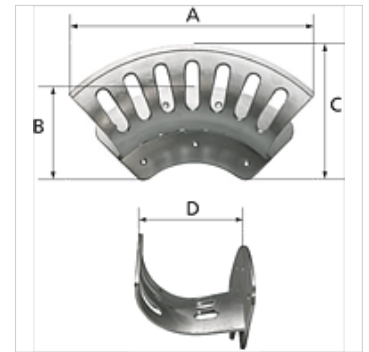

K-SCHLAUCHHALTER ALU

Hose holders, aluminium unpainted

HANSA FLEX

Eigenschappen

Materiaal Aluminium, unpainted

Aanwijzing

In combination with the rounded holder design, the fact that a small hose holder can be placed inside a large one, or a medium hose holder inside a maxi one, creates extra storage capacity without any increase in the space required.

Beschrijving

Easy mounting on the wall with variable hole pattern (7 drilled holes). Suitable for holding hoses, cables or ropes. Unpainted. Countersunk holes guarantee a smooth surface in the mounting area.

Artikel

Aanduiding	Grootte	A (mm)	B (mm)	C (mm)	D (mm)	max. slangopnamehoeveelheid
K- 07 10 09 88	Small	189,0	86,0	82,0	70,0	For DN 6, 35-40 m
K- 07 10 09 89	Medium	254,0	113,0	108,0	106,0	For DN 9, 45-50 m
K- 07 10 09 90	Large	350,0	151,0	145,0	136,0	For DN 13, 45-50 m
K- 07 10 09 91	Maxi	389,0	170,0	160,0	188,0	For DN 26, 35-40 m