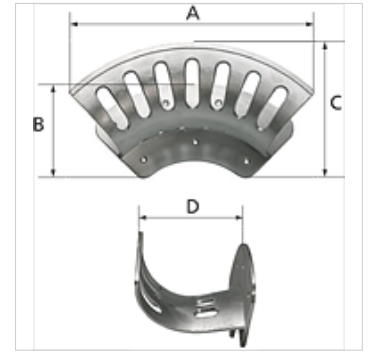

## Aanwijzing

In combination with the rounded holder design, the fact that a small hose holder can be placed inside a large one, or a medium hose holder inside a maxi one, creates extra storage capacity without any increase in the space required.

## Beschrijving

Easy mounting on the wall with variable hole pattern (7 drilled holes). Suitable for holding hoses, cables or ropes. Unpainted. Countersunk holes guarantee a smooth surface in the mounting area.

## Artikel

Aanduiding	Grootte	A (mm)	B (mm)	C (mm)	D (mm)	max. slangopnamehoeveelheid
K- 07 10 09 88	Small	189,0	86,0	82,0	70,0	For DN 6, 35-40 m
K- 07 10 09 89	Medium	254,0	113,0	108,0	106,0	For DN 9, 45-50 m
K- 07 10 09 90	Large	350,0	151,0	145,0	136,0	For DN 13, 45-50 m
K- 07 10 09 91	Maxi	389,0	170,0	160,0	188,0	For DN 26, 35-40 m