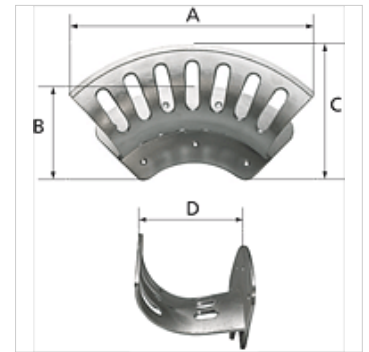

## Aanwijzing

In combination with the rounded holder design, the fact that a small hose holder can be placed inside a large one, or a medium hose holder inside a maxi one, creates extra storage capacity without any increase in the space required.

## Beschrijving

Easy mounting on the wall with variable hole pattern (7 drilled holes). Suitable for holding hoses, cables or ropes. Unpainted. Countersunk holes guarantee a smooth surface in the mounting area.

## Artikel

Aanduiding	Grootte	A (mm)	B (mm)	C (mm)	D (mm)	max. slangopnamehoeveelheid
K- 07 10 09 88	Small	189,0	86,0	82,0	70,0	For DN 6, 35-40 m
K- 07 10 09 89	Medium	254,0	113,0	108,0	106,0	For DN 9, 45-50 m
K- 07 10 09 90	Large	350,0	151,0	145,0	136,0	For DN 13, 45-50 m
K- 07 10 09 91	Maxi	389,0	170,0	160,0	188,0	For DN 26, 35-40 m