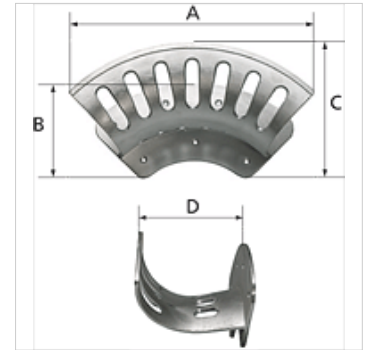

K-SCHLAUCHHALTER ALU

Hose holders, aluminium unpainted

HANSA FLEX

Eigenschappen

Materiaal Aluminium, unpainted

Aanwijzing

In combination with the rounded holder design, the fact that a small hose holder can be placed inside a large one, or a medium hose holder inside a maxi one, creates extra storage capacity without any increase in the space required.

Beschrijving

Easy mounting on the wall with variable hole pattern (7 drilled holes). Suitable for holding hoses, cables or ropes. Unpainted. Countersunk holes guarantee a smooth surface in the mounting area.

Artikel

Aanduiding	Grootte	A (mm)	B (mm)	C (mm)	D (mm)	max. slangopnamehoeveelheid
K- 07 10 09 88	Small	189,0	86,0	82,0	70,0	For DN 6, 35-40 m
K- 07 10 09 89	Medium	254,0	113,0	108,0	106,0	For DN 9, 45-50 m
K- 07 10 09 90	Large	350,0	151,0	145,0	136,0	For DN 13, 45-50 m
K- 07 10 09 91	Maxi	389,0	170,0	160,0	188,0	For DN 26, 35-40 m