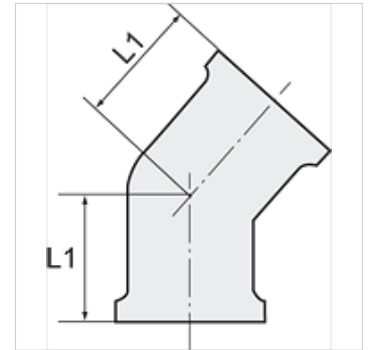

K-W45 STUECK IG IG

45° elbows, female/female

HANSA FLEX

Eigenschappen

Werkdruk max. 10 bar

Bedrijfstemperatuur Max. 90 °C

Aanwijzing

Andere gegevens op aanvraag.

Artikel

Aanduiding	Schroefdraad	L1 (mm)
K- 07 40 11 40	G 3/8	21,5
K- 07 40 11 41	G 1/2	25,0
K- 07 40 11 42	G 3/4	30,0
K- 07 40 11 43	G 1	33,0