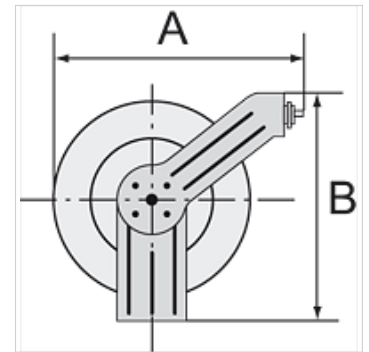

# K-SCHL-AUFROLLER SCHWEISS

Hose reel, welding type

**HANSA FLEX**

## Eigenschappen

<b>Slangen</b>	Welding hose for oxygen and acetylene, red and blue, made from synthetic rubber.
<b>Werkdruk</b>	max. 10 bar
<b>Bevestiging</b>	Wall, floor or ceiling
<b>Ingang</b>	Oxygen G 1/4 male, right-hand thread with 60° inside cone, Acetylene G 3/8 male, left-hand thread with 60° inside cone

## Beschrijving

Heavy-duty steel design for industrial applications. Blue, powder-coated housing. Special reel guide prevents excessive wear on the hose. An automatic latching mechanism allows the hose to be engaged at any length. Enclosed spring. Precise locking device for continuous feeding or latching mechanism.

## Artikel

Aanduiding	Slangmaat	Hoogte (mm)	Diameter (mm)	Lengte slang (m)
K- 07 10 06 28	Oxygen: 16.5 mm x 6 mm, Acetylene: 17 mm x 10 mm	360	320	15