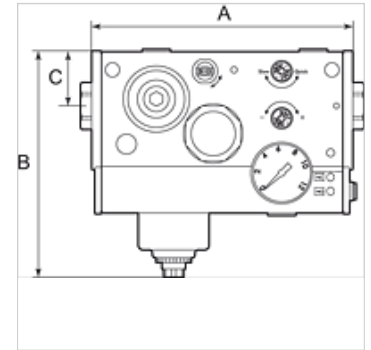

K-WTEH SERIE ONE O DRS

Service units, »ONE« Series, without pressure switch

HANSA FLEX

Eigenschappen

Ingangsdruk	Max. 10 bar
Temperatuurgebied	-10 °C to +50 °C
Middelen	Perslucht
Beschermingsklasse	IP 65
Werkdruk	0.5 - 8 bar
Drukschakelaar	Changeover contact
Porienwijdte in het filterelement	20 µm
Debietwaardemeting	At 6,3 bar and $\Delta p = 1$ bar

Aanwijzing

Andere gegevens op aanvraag.

Beschrijving

Multifunctional service unit with 6 or 7 functions in a single device: 3/2-way valve (manually operated), filter with automatic drain valve, air ports, pressure regulator, pressure gauge, soft start valve and optional: pressure switch. This combination of extremely good flow rates and a wide range of functions integrated in a single, compact unit saves valuable space and is unmatched by any similar product available in the market! Soft starting independently of the load and easy replacement of the filter cartridge under pressure are just two of the other outstanding features of this amazing device.

Aanduiding	Aansluiting	Debiet (L/min)	A (mm)	B	C (mm)	Spanning
K- 07 25 13 79	G 1/4	2400	165,5	144,0 mm	35,0	24 V DC (for valves and pressure switch)
K- 07 25 13 80	G 3/8	3300	165,5	144,0 mm	35,0	24 V DC (for valves and pressure switch)
K- 07 25 13 81	G 1/2"	4000	165,5	144,0 mm	35,0	24 V DC (for valves and pressure switch)