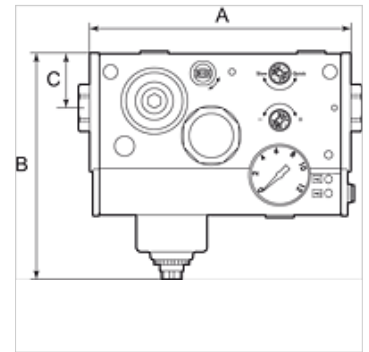

K-WTEH SERIE ONE O DRS

Service units, »ONE« Series, without pressure switch

HANSA FLEX

Eigenschappen

Ingangsdruk	Max. 10 bar
Temperatuurgebied	-10 °C to +50 °C
Middelen	Perslucht
Beschermingsklasse	IP 65
Werkdruk	0.5 - 8 bar
Drukschakelaar	Changeover contact
Porienwijdte in het filterelement	20 µm
Debietwaardemeting	At 6,3 bar and $\Delta p = 1$ bar

Aanwijzing

Andere gegevens op aanvraag.

Beschrijving

Multifunctional service unit with 6 or 7 functions in a single device: 3/2-way valve (manually operated), filter with automatic drain valve, air ports, pressure regulator, pressure gauge, soft start valve and optional: pressure switch. This combination of extremely good flow rates and a wide range of functions integrated in a single, compact unit saves valuable space and is unmatched by any similar product available in the market! Soft starting independently of the load and easy replacement of the filter cartridge under pressure are just two of the other outstanding features of this amazing device.

Aanduiding	Aansluiting	Debiet (L/min)	A (mm)	B	C (mm)	Spanning
K- 07 25 13 79	G 1/4	2400	165,5	144,0 mm	35,0	24 V DC (for valves and pressure switch)
K- 07 25 13 80	G 3/8	3300	165,5	144,0 mm	35,0	24 V DC (for valves and pressure switch)
K- 07 25 13 81	G 1/2"	4000	165,5	144,0 mm	35,0	24 V DC (for valves and pressure switch)