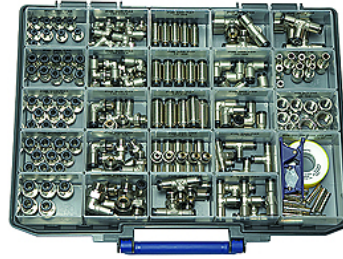

# K-BOX CLICK-CLOCK

Boxed set - click-clock

**HANSA FLEX**

## Eigenschappen

Werkdruk	Max. 16 bar
Bedrijfstemperatuur	-20 °C to +80 °C
Materiaal	messing vernikkeld
Aandrukking	Hostaform
O-ring	NBR
Spanring	Stainless steel

## Beschrijving

45 male connectors G 1/8-4, G 1/8-6, G 1/4-8, G 3/8-8<br>35 swivel type male elbows G 1/8-4, G 1/8-6, G 1/4-6, G 1/4-8, G 3/8-8<br>15 unions 4, 6, 8 mm<br>10 union elbows 6, 8 mm<br>15 union tees 4, 6, 8 mm<br>15 swivel type male branch tees G 1/8-6, G 1/4-6, G 1/4-8<br>9 reducers with push-in plug 8/6, 10/6, 10/8<br>10 plugs 6, 8 mm<br>10 sockets G 1/8, G 1/4, G 3/8<br>1 PTFE-sealing tape<br>1 hose cutter

## Artikel

Aanduiding	Definitie
K- 07 40 35 24	Boxed set, >click-clock< Series push-in fittings