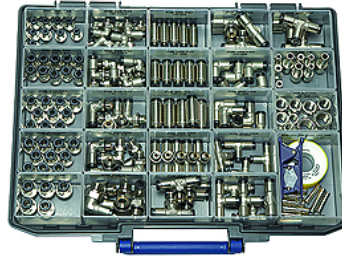

K-BOX CLICK-CLOCK

Boxed set - click-clock

HANSA FLEX

Eigenschappen

Werkdruk	Max. 16 bar
Bedrijfstemperatuur	-20 °C to +80 °C
Materiaal	messing vernikkeld
Aandrukkring	Hostaform
O-ring	NBR
Spanring	Stainless steel

Beschrijving

45 male connectors G 1/8-4, G 1/8-6, G 1/4-8, G 3/8-8
35 swivel type male elbows G 1/8-4, G 1/8-6, G 1/4-6, G 1/4-8, G 3/8-8
15 unions 4, 6, 8 mm
10 union elbows 6, 8 mm
15 union tees 4, 6, 8 mm
15 swivel type male branch tees G 1/8-6, G 1/4-6, G 1/4-8
9 reducers with push-in plug 8/6, 10/6, 10/8
10 plugs 6, 8 mm
10 sockets G 1/8, G 1/4, G 3/8
1 PTFE-sealing tape
1 hose cutter

Extra informatie

Further types and dimensions on request.

Artikel

Aanduiding	Definitie
K- 07 40 35 24	Boxed set, >click-clock< Series push-in fittings