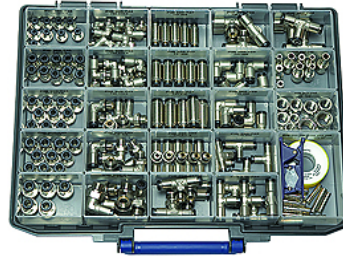

K-BOX CLICK-CLOCK

Boxed set - click-clock

HANSA FLEX

Eigenschappen

Werkdruk	Max. 16 bar
Bedrijfstemperatuur	-20 °C to +80 °C
Materiaal	messing vernikkeld
Aandrukking	Hostaform
O-ring	NBR
Spanring	Stainless steel

Beschrijving

45 male connectors G 1/8-4, G 1/8-6, G 1/4-8, G 3/8-8
35 swivel type male elbows G 1/8-4, G 1/8-6, G 1/4-6, G 1/4-8, G 3/8-8
15 unions 4, 6, 8 mm
10 union elbows 6, 8 mm
15 union tees 4, 6, 8 mm
15 swivel type male branch tees G 1/8-6, G 1/4-6, G 1/4-8
9 reducers with push-in plug 8/6, 10/6, 10/8
10 plugs 6, 8 mm
10 sockets G 1/8, G 1/4, G 3/8
1 PTFE-sealing tape
1 hose cutter

Extra informatie

Further types and dimensions on request.

Artikel

Aanduiding	Definitie
K- 07 40 35 24	Boxed set, >click-clock< Series push-in fittings