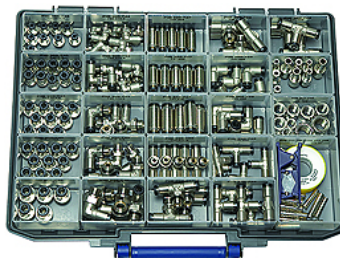

K-BOX CLICK-CLOCK

Boxed set - click-clock

HANSA FLEX

Eigenschappen

Werkdruk	Max. 16 bar
Bedrijfstemperatuur	-20 °C to +80 °C
Materiaal	messing vernikkeld
Aandrukking	Hostaform
O-ring	NBR
Spanring	Stainless steel

Beschrijving

45 male connectors G 1/8-4, G 1/8-6, G 1/4-8, G 3/8-8
35 swivel type male elbows G 1/8-4, G 1/8-6, G 1/4-6, G 1/4-8, G 3/8-8
15 unions 4, 6, 8 mm
10 union elbows 6, 8 mm
15 union tees 4, 6, 8 mm
15 swivel type male branch tees G 1/8-6, G 1/4-6, G 1/4-8
9 reducers with push-in plug 8/6, 10/6, 10/8
10 plugs 6, 8 mm
10 sockets G 1/8, G 1/4, G 3/8
1 PTFE-sealing tape
1 hose cutter

Extra informatie

Further types and dimensions on request.

Artikel

Aanduiding	Definitie
K- 07 40 35 24	Boxed set, >click-clock< Series push-in fittings