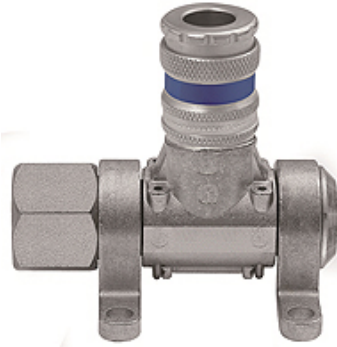

# K-DLV MULTI-LINK STANDARD

Compressed air distributor, type »Multi-Link« with quick disconnect standard couplings DN 7.6

**HANSA FLEX**

## Eigenschappen

Werkdruk	Max. 16 bar
Temperatuurgebied	-20 °C tot +100 °C
Materiaal	Galvanised steel / brass
Aansluiting	G 1/2 female
Middelen	Compressed air, non-corrosive gases
Afdichtmateriaal	NBR

## Beschrijving

Modular distributor system for flexible workplace design, can be rotated 180°. Equipped for 1 to 5 bleed units:  
- DN 7.6 standard quick disconnect couplings.