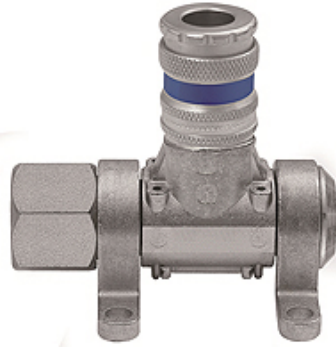

# K-DLV MULTI-LINK STANDARD

Compressed air distributor, type »Multi-Link« with quick disconnect standard couplings DN 7.6

**HANSA FLEX**

## Eigenschappen

Werkdruk	Max. 16 bar
Temperatuurgebied	-20 °C tot +100 °C
Materiaal	Galvanised steel / brass
Aansluiting	G 1/2 female
Middelen	Compressed air, non-corrosive gases
Afdichtmateriaal	NBR

## Beschrijving

Modular distributor system for flexible workplace design, can be rotated 180°. Equipped for 1 to 5 bleed units:  
- DN 7.6 standard quick disconnect couplings.