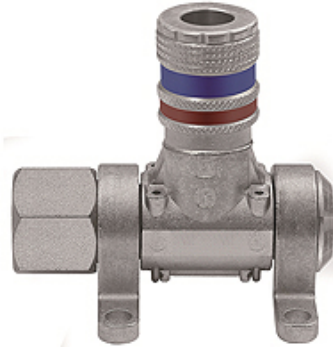

# K-DLV MULTI-LINK SCHNELLVER

Compressed air distributor, type »Multi-Link« quick disconnect safety couplings DN 7.6

**HANSA FLEX**

## Eigenschappen

Werkdruk	Max. 16 bar
Temperatuurgebied	-20 °C to +80 °C
Materiaal	Galvanised steel / brass
Aansluiting	G 1/2 female
Middelen	Compressed air, non-corrosive gases
Afdichtmateriaal	NBR

## Beschrijving

Modular distributor system for flexible workplace design, can be rotated 180°. Equipped for 1 to 5 bleed units:  
- DN 7.6 quick disconnect safety couplings.