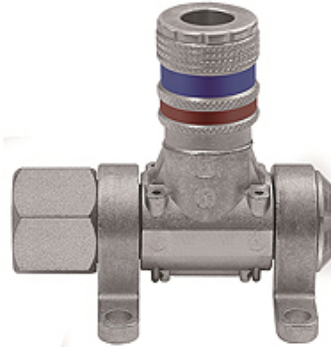

# K-DLV MULTI-LINK SCHNELLVER

Compressed air distributor, type »Multi-Link« quick disconnect safety couplings DN 7.6

**HANSA FLEX**

## Eigenschappen

Werkdruk	Max. 16 bar
Temperatuurgebied	-20 °C to +80 °C
Materiaal	Galvanised steel / brass
Aansluiting	G 1/2 female
Middelen	Compressed air, non-corrosive gases
Afdichtmateriaal	NBR

## Beschrijving

Modular distributor system for flexible workplace design, can be rotated 180°. Equipped for 1 to 5 bleed units:  
- DN 7.6 quick disconnect safety couplings.