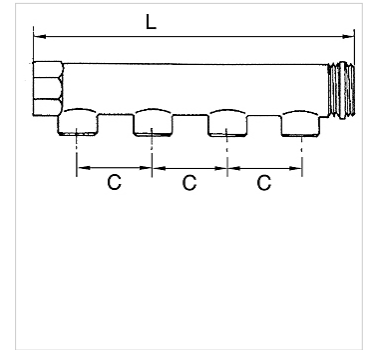

K-VTST 4 AB MS

Distributor pieces, brass, with 4 outlets

HANSA FLEX

Eigenschappen

| | |
|--------------------|---|
| Aansluiting | G 3/4 and G 1 incl. PTFE-sealing at outer thread, G 1 1/4 without sealing |
| Werkdruk | max. 10 bar |

Aanwijzing

Andere gegevens op aanvraag.

Beschrijving

For assembling compressed air taps. End fittings with 1 x male and 1 x female thread, outlets optionally with male or female thread.

Artikel

| Aanduiding | Aansluiting uitgang | Aansluiting ingang | C (mm) | L (mm) |
|----------------|---------------------|--------------------|-----------|-----------|
| K- 07 40 52 85 | 4 x 1/2 male | 2 x 3/4 | 50,0 | 210,0 |
| K- 07 40 52 86 | 4 x 1/2 female | 2 x 3/4 | 50,0 | 210,0 |
| K- 07 40 52 87 | 4 x 1/2 male | 2 x 1 | 50,0 | 213,0 |
| K- 07 40 52 88 | 4 x 1/2 female | 2 x 1 | 50,0 | 213,0 |
| K- 07 40 52 89 | 4 x 1/2 male | 2 x 1 1/4 | 60,0 | 257,0 |
| K- 07 40 52 90 | 4 x 1/2 female | 2 x 1 1/4 | 60,0 | 257,0 |