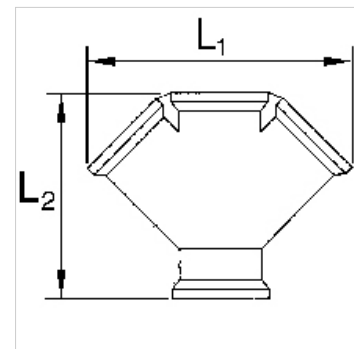

# K-VT 2-3 FACH MS BL

Distributors, 2 or 3 outlets, brass

**HANSA FLEX**

## Eigenschappen

Werkdruk max. 10 bar

Materiaal Brass with a bare metal surface

## Artikel

Aanduiding	Schroefdraad	Outlets	L1 (mm)	L2 (mm)
K- 07 40 40 16	G 3/8 female	2 x female	53,5	50,0
K- 07 40 40 17	G 1/2 female	2 x female	58,5	54,0
K- 07 40 40 18	G 3/8 female	3 x female	78,5	61,0
K- 07 40 40 19	G 1/2 female	3 x female	87,7	69,0