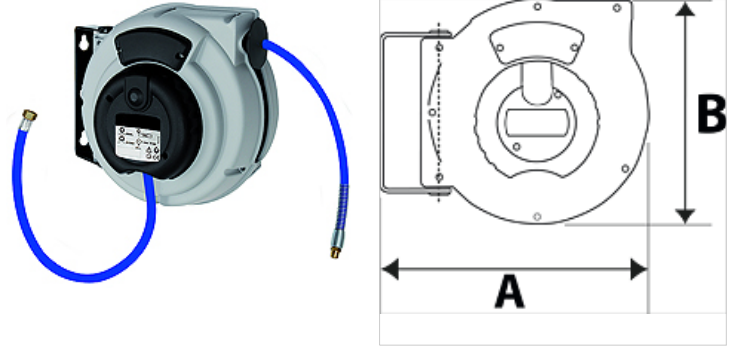

K-SCHL-AUFROLLER STANDARD

Hose reel - standard type

HANSA FLEX

Eigenschappen

Materiaal slang	Polyurethane (PUR)
Bedrijfstemperatuur	max +40 °C
Toepassing	for compressed air and water
Zwenkhoek	150°

Aanwijzing

Andere gegevens op aanvraag.

Beschrijving

Hose reel with automatic rewind and spring assembly. Robust hose locking mechanism, impact resistant plastic casing. Swivel wall mount made made from coated steel. Easy mounting on the wall or ceiling.

Artikel

Aanduiding	Slangmaat	A (mm)	B (mm)	Schroefdraad uitgang	Schroefdraad ingang	Max. bedrijfsdruk (bar)	Lengte slang (m)
K- 07 10 11 03	12 mm x 8 mm	325,0	275,0	G 1/4 AG	G 1/4 fem	10	9
K- 07 10 11 04	12 mm x 8 mm	355,0	315,0	G 1/4 AG	G 1/4 fem	15	12