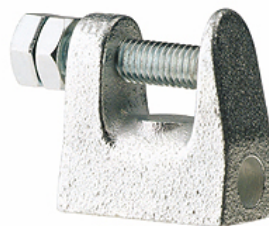

# K-KLEMMBUEGEL IG

Clamp strap with female thread

**HANSA FLEX**

## Eigenschappen

**Materiaal** nickel plated iron