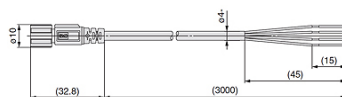

K-ANSCHLUSSKABEL STECKER PF3W

connecting cable with M8-connector PF3W

HANSA FLEX

Eigenschappen

I/O kabel	without connection cable
Serie	PF3W
Overige gegevens	Accessories for Digital Flow Switch PF3W

Beschrijving

Connection cable with M8 plug, series PF3W, 4-wire, cable length 3.00 m

Artikel

Aanduiding	Definitie
K- 07 60 00 25	Connection cable with M8-plug