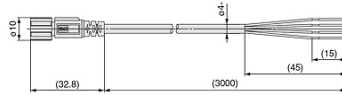

K-ANSCHLUSSKABEL STECKER PF3W

connecting cable with M8-connector PF3W

HANSA FLEX

Eigenschappen

I/O kabel	without connection cable
Serie	PF3W
Overige gegevens	Accessories for Digital Flow Switch PF3W

Beschrijving

Connection cable with M8 plug, series PF3W, 4-wire, cable length 3.00 m

Artikel

Aanduiding	Definitie
K- 07 60 00 25	Connection cable with M8-plug