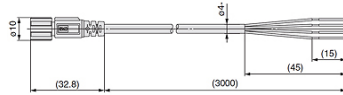

K-ANSCHLUSSKABEL STECKER PF3W

connecting cable with M8-connector PF3W

HANSA FLEX

Eigenschappen

I/O kabel	without connection cable
Serie	PF3W
Overige gegevens	Accessories for Digital Flow Switch PF3W

Beschrijving

Connection cable with M8 plug, series PF3W, 4-wire, cable length 3.00 m

Artikel

Aanduiding	Definitie
K- 07 60 00 25	Connection cable with M8-plug