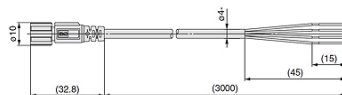

K-ANSCHLUSSKABEL STECKER PF3W

connecting cable with M8-connector PF3W

HANSA FLEX

Eigenschappen

I/O kabel	without connection cable
Serie	PF3W
Overige gegevens	Accessories for Digital Flow Switch PF3W

Beschrijving

Connection cable with M8 plug, series PF3W, 4-wire, cable length 3.00 m

Artikel

Aanduiding	Definitie
K- 07 60 00 25	Connection cable with M8-plug