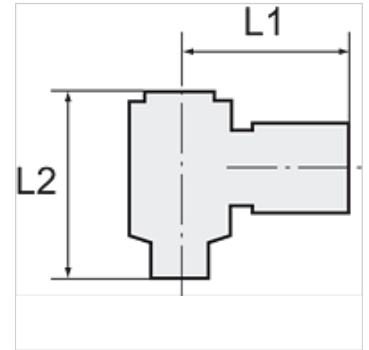

K-W90 VERSCHR DREH HS ALU POM BLAU

Union elbows with aluminium banjo bolt, swivel type

HANSA FLEX

Właściwości

Ciśnienie robocze 0 - 10 bar

Zakres temperatury -10 °C to +60 °C

Wskazówka

Dalsze informacje na zapytanie.

Artykuł

Oznaczenie	Gwint	dla węża	L1 (mm)	L2 (mm)
K- 07 40 33 24	G 1/8	6 mm / 4 mm	23,0	27,0
K- 07 40 33 25	G 1/8	8 mm / 6 mm	25,0	27,0
K- 07 40 33 26	G 1/4	6 mm / 4 mm	25,0	29,0
K- 07 40 33 27	G 1/4	8 mm / 6 mm	26,5	29,0