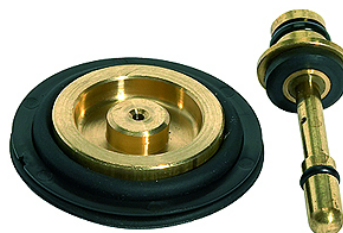

# K-VERSCHLEI-SATZ VARIOBLOC

Set of wearing parts

**HANSA FLEX**

## Opis

diaphragm, sealing cone, seal

## Artykuł

Oznaczenie	Opis
K- 07 25 16 92	Set of wearing parts (diaphragm, sealing cone, seal). Compatible with G 1/4, G 3/8
K- 07 25 16 93	Set of wearing parts (diaphragm, sealing cone, seal). Compatible with G 1/2, G 3/4, G 1

## jest częścią zamienną do następujących produktów

K-DRG VARIOBLOC	Pressure regulators
K-DRG DRVS VARIOBLOC	Pressure regulators with pressure supply at both ends
K-FI REGL PC-BEHAEL MANO VARIOBLOC	Filter regulators with polycarbonate bowl and pressure gauge
K-FI REGL METALLBEHAEL S MANO VARIOB	Filter regulators with metal bowl, incl. sight glass and pressure gauge
K-WTEH 3-TLG PC-BEHAEL VARIOBLOC	Service units, 3-piece with polycarbonate bowl
K-WTEH 3-TLG MET SICH TROPF VARIOBL	Service units, 3-piece with metal bowl, incl. sight glass and metal sight dome
K-WTEH 2-TLG PC-BEHAEL VARIOBLOC	Service units, 2-piece with polycarbonate bowl
K-WTEH 2-TLG MET SICH TROPF VARIOBL	Service units, 2-piece with metal bowl, incl. sight glass and metal sight dome