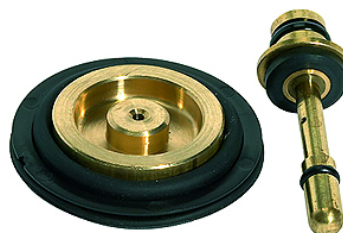

K-VERSCHLEI-SATZ VARIOBLOC

Set of wearing parts

HANSA FLEX

Opis

diaphragm, sealing cone, seal

Artykuł

Oznaczenie	Opis
K- 07 25 16 92	Set of wearing parts (diaphragm, sealing cone, seal). Compatible with G 1/4, G 3/8
K- 07 25 16 93	Set of wearing parts (diaphragm, sealing cone, seal). Compatible with G 1/2, G 3/4, G 1

jest częścią zamienną do następujących produktów

K-DRG VARIOBLOC	Pressure regulators
K-DRG DRVS VARIOBLOC	Pressure regulators with pressure supply at both ends
K-FI REGL PC-BEHAEL MANO VARIOBLOC	Filter regulators with polycarbonate bowl and pressure gauge
K-FI REGL METALLBEHAEL S MANO VARIOB	Filter regulators with metal bowl, incl. sight glass and pressure gauge
K-WTEH 3-TLG PC-BEHAEL VARIOBLOC	Service units, 3-piece with polycarbonate bowl
K-WTEH 3-TLG MET SICH TROPF VARIOBL	Service units, 3-piece with metal bowl, incl. sight glass and metal sight dome
K-WTEH 2-TLG PC-BEHAEL VARIOBLOC	Service units, 2-piece with polycarbonate bowl
K-WTEH 2-TLG MET SICH TROPF VARIOBL	Service units, 2-piece with metal bowl, incl. sight glass and metal sight dome