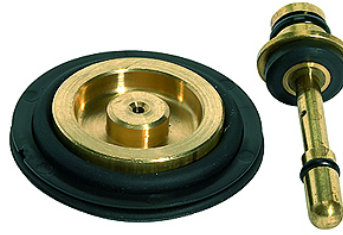

# K-VERSCHLEI-SATZ VARIOBLOC

Set of wearing parts

**HANSA FLEX**

## Opis

diaphragm, sealing cone, seal

## Artykuł

Oznaczenie	Opis
K- 07 25 16 92	Set of wearing parts (diaphragm, sealing cone, seal). Compatible with G 1/4, G 3/8
K- 07 25 16 93	Set of wearing parts (diaphragm, sealing cone, seal). Compatible with G 1/2, G 3/4, G 1

## jest częścią zamienną do następujących produktów

K-DRG VARIOBLOC	Pressure regulators
K-DRG DRVS VARIOBLOC	Pressure regulators with pressure supply at both ends
K-FI REGL PC-BEHAEL MANO VARIOBLOC	Filter regulators with polycarbonate bowl and pressure gauge
K-FI REGL METALLBEHAEL S MANO VARIOB	Filter regulators with metal bowl, incl. sight glass and pressure gauge
K-WTEH 3-TLG PC-BEHAEL VARIOBLOC	Service units, 3-piece with polycarbonate bowl
K-WTEH 3-TLG MET SICH TROPF VARIOBL	Service units, 3-piece with metal bowl, incl. sight glass and metal sight dome
K-WTEH 2-TLG PC-BEHAEL VARIOBLOC	Service units, 2-piece with polycarbonate bowl
K-WTEH 2-TLG MET SICH TROPF VARIOBL	Service units, 2-piece with metal bowl, incl. sight glass and metal sight dome