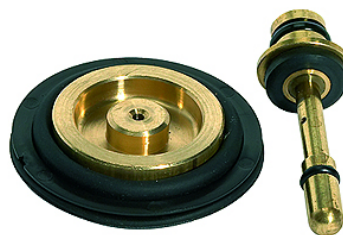

# K-VERSCHLEI-SATZ VARIOBLOC

Set of wearing parts

**HANSA FLEX**

## Opis

diaphragm, sealing cone, seal

## Artykuł

Oznaczenie	Opis
K- 07 25 16 92	Set of wearing parts (diaphragm, sealing cone, seal). Compatible with G 1/4, G 3/8
K- 07 25 16 93	Set of wearing parts (diaphragm, sealing cone, seal). Compatible with G 1/2, G 3/4, G 1