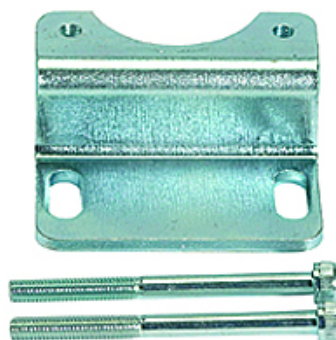

# K-HALTERBAUSATZ MULTIFIX

Holder

**HANSA FLEX**

## Opis

Holder

## Artykuł

| Oznaczenie     | Opis                           | Typowość |
|----------------|--------------------------------|----------|
| K- 07 25 01 90 | Mounting bracket with 2 screws | 1        |
| K- 07 25 01 91 | Mounting bracket with 2 screws | 2        |
| K- 07 25 01 92 | Mounting bracket with 2 screws | 3        |

## Jest częścią zamienną do następujących produktów

|                                     |  |
|-------------------------------------|--|
| K-DRG MULTIFIX                      | Pressure regulators  |
| K-DRG PNEU FERNGEST MULTIFIX        | Pressure regulators with pneumatic remote control                        |
| K-FI REGL PC-BEHAEL MANO MULTIFIX   | Filter regulators with polycarbonate bowl and pressure gauge             |
| K-FI REGL PC-BEHAEL S MANO MULTIFIX | Filter regulators with polycarbonate bowl, bowl guard and pressure gauge |
| K-FI REGL METALLBEHAE S MANO MULTIF | Filter regulators with metal bowl and sight glass, incl. pressure gauge  |
| K-FI PC-BEHAELTER MULTIFIX          | Filters with polycarbonate bowl  |
| K-FI PC-BEHAELTER SCHUTZK MULTIFIX  | Filters with polycarbonate bowl and bowl guard                           |
| K-FI METALLBEHAELTER SICHT MULTIFIX | Filters with metal bowl and sight glass                                  |
| K-NEBELOELER PC-BEHAELTER MULTIFIX  | Oil-mist lubricators with polycarbonate bowl                             |
| K-NEBELOELER PC-BEHAEL S MULTIFIX   | Oil-mist lubricators with polycarbonate bowl and bowl guard              |
| K-NEBELOEL METALLBEHAE S T MULTIFIX | Oil-mist lubricators with metal bowl and sight glass, metal sight dome   |
| K-WTEH 2-TLG PC-BEHAEL MULTIFIX     | Service units, 2-piece with polycarbonate bowl                           |