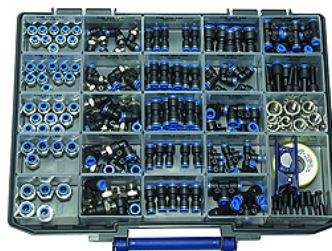

# K-BOX BLAUE SERIE

Boxed set »Blue Series«

**HANSA FLEX**

## Opis

Practical, high-quality assortment of the most popular parts in our »Blue Series« of push-in fittings, packaged in a sturdy plastic case. Total of 31 different small part types, conveniently arranged in 24 plastic compartments. The inserts can be removed and rearranged inside the case according to individual needs. All inserts are labelled with the article numbers of the parts they contain.

<br>40 male connectors G 1/8-4, G 1/8-6, G 1/4-6, G 1/4-8, G 3/8-8<br>30 swivel type male elbows G 1/8-4, G 1/8-6, G 1/4-6, G 1/4-8, G 3/8-8<br>25 unions 4, 6, 8 mm<br>15 reducers, 6/4, 8/6, 10/8<br>10 male elbows 6, 8 mm<br>20 union tees 4, 6, 8 mm<br>9 reducers with push-in plug 6/8, 6/10, 8/10<br>10 plugs 6, 8 mm<br>10 sockets G 1/8, G 1/4, G 3/8<br>1 PTFE sealing tape<br>1 hose cutter

## Artykuł

Oznaczenie

Definicja

K- 07 40 35 25

Boxed set, »Blue Serie« Series push-in fittings