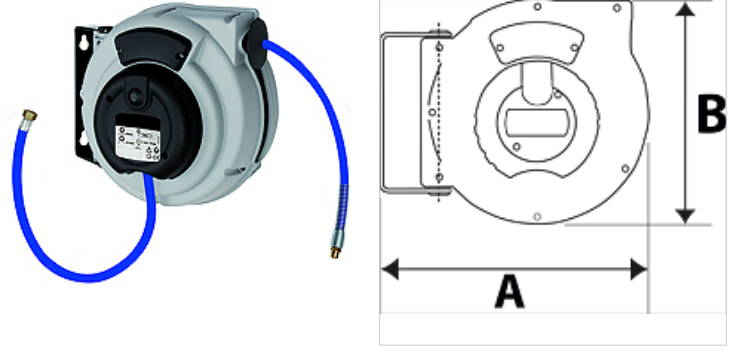

# K-SCHL-AUFROLLER STANDARD

Hose reel - standard type

**HANSA FLEX**

## Właściwości

Materiał węża	Polyurethane (PUR)
Temperatura robocza	max +40 °C
Przeznaczenie	for compressed air and water
kąt obrotu	150°

## Opis

Hose reel with automatic rewind and spring assembly. Robust hose locking mechanism, impact resistant plastic casing. Swivel wall mount made made from coated steel. Easy mounting on the wall or ceiling.