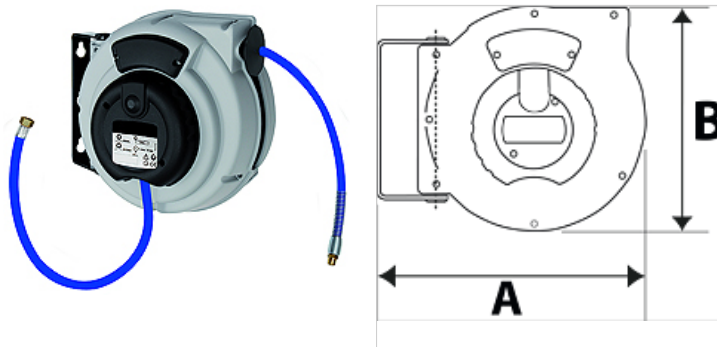

# K-SCHL-AUFROLLER STANDARD

Hose reel - standard type

**HANSA FLEX**

## Właściwości

Materiał węża	Polyurethane (PUR)
Temperatura robocza	max +40 °C
Przeznaczenie	for compressed air and water
kąt obrotu	150°

## Opis

Hose reel with automatic rewind and spring assembly. Robust hose locking mechanism, impact resistant plastic casing. Swivel wall mount made made from coated steel. Easy mounting on the wall or ceiling.