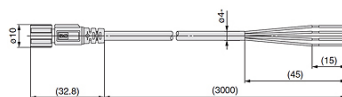

## Opis

Connection cable with M8 plug, series PF3W, 4-wire, cable length 3.00 m