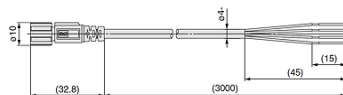

# K-ANSCHLUSSKABEL STECKER PF3W

connecting cable with M8-connector PF3W

**HANSA FLEX**

## Opis

Connection cable with M8 plug, series PF3W, 4-wire, cable length 3.00 m