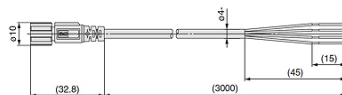

# K-ANSCHLUSSKABEL STECKER PF3W

connecting cable with M8-connector PF3W

**HANSA FLEX**

## Opis

Connection cable with M8 plug, series PF3W, 4-wire, cable length 3.00 m