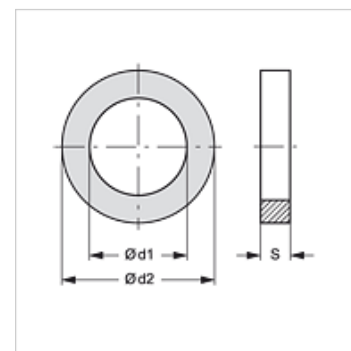

## Características

apropriado para Metade fixa do engate-rápido roscado

Material PVC

## Artigo

Descrição	Tamanho	$\varnothing d1$ (mm)	$\varnothing d2$ (mm)	S (mm)
SKF STUETZRING 1	1	13,0	16,1	1,0
SKF STUETZRING 2	2	17,5	20,7	1,0
SKF STUETZRING 3	3	22,0	27,4	1,0
SKF STUETZRING 4	4	28,0	33,2	1,0
SKF STUETZRING 5	5	35,0	39,0	1,0
SKF STUETZRING 6	6	54,0	58,6	1,0