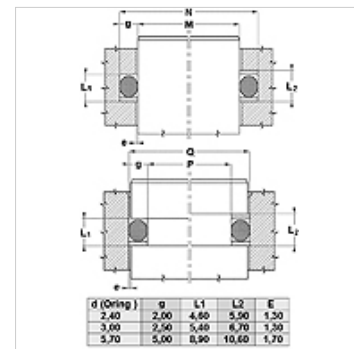

Características

Tipo	Anel de suporte
Pressão operacional	até 500 bar
Temperatura min.	-50 °C
Temperatura max.	130 °C
Fluidos	Óleos minerais HFA, HFB
Montagem	em espaços fechados
Material	PBTB (Poliéster 55 Shore D)

Spaltmaß / Clearance	
Druck / Pressure	e max.
250 bar	0,25
300 bar	0,20
350 bar	0,15
400 bar	0,10
500 bar	0,05

Nota

Medida da fenda:

Pressão= 250 bar/e máx.= 0,25

Pressão= 300 bar/e máx.= 0,20

Pressão= 350 bar/e máx.= 0,15

Pressão= 400 bar/e máx.= 0,10

Pressão= 500 bar/e máx.= 0,05

Descrição

fácil montagem.

os anéis não necessitam ser cortados

Solução de baixo custo.

Artigo

Descrição	M (mm)	N (mm)	e (mm)	OR
MBK 4 8	4,0	8,0	1,3	3,30 x 2,40
MBK 6 10	6,0	10,0	1,3	5,30 x 2,40
MBK 7 11	7,0	11,0	1,3	6,30 x 2,40
MBK 10 14	10,0	14,0	1,3	9,30 x 2,30
MBK 11 15	11,0	15,0	1,3	10,30 x 2,40
MBK 12 16	12,0	16,0	1,3	11,30 x 2,30
MBK 13 17	13,0	17,0	1,3	12,30 x 2,40
MBK 14 18	14,0	18,0	1,3	13,30 x 2,40
MBK 15 19	15,0	19,0	1,3	14,30 x 2,40
MBK 16 20	16,0	20,0	1,3	15,30 x 2,40
MBK 17 21	17,0	21,0	1,3	16,30 x 2,40
MBK 18 22	18,0	22,0	1,3	17,30 x 2,40
MBK 20 25	20,0	25,0	1,3	19,20 x 3,00
MBK 23 28	23,0	28,0	1,3	22,20 x 3,00
MBK 25 30	25,0	30,0	1,3	24,20 x 3,00
MBK 27 32	27,0	32,0	1,3	26,20 x 3,00
MBK 30 35	30,0	35,0	1,3	29,20 x 3,00
MBK 35 40	35,0	40,0	1,3	34,20 x 3,00
MBK 40 45	40,0	45,0	1,3	39,20 x 3,00
MBK 40 50	40,0	50,0	1,7	39,20 x 5,70
MBK 45 50	45,0	50,0	1,3	44,20 x 3,00
MBK 45 55	45,0	55,0	1,7	44,20 x 5,70
MBK 50 55	50,0	55,0	1,3	49,50 x 3,00
MBK 50 60	50,0	60,0	1,7	49,20 x 5,70
MBK 53 63	53,0	63,0	1,7	52,20 x 5,70
MBK 55 65	55,0	65,0	1,7	54,20 x 5,70
MBK 55 60	55,0	60,0	1,3	54,50 x 3,00
MBK 58 63	58,0	63,0	1,3	57,20 x 3,00
MBK 60 65	60,0	65,0	1,3	59,50 x 3,00
MBK 60 67	60,0	67,0	1,5	39,20 x 5,70
MBK 60 70	60,0	70,0	1,7	59,20 x 5,70
MBK 63 68	63,0	68,0	1,3	62,20 x 3,00
MBK 65 70	65,0	70,0	1,3	64,50 x 3,00
MBK 65 75	65,0	75,0	1,7	64,20 x 5,70
MBK 69 74	69,0	74,0	1,3	69,00 x 3,00