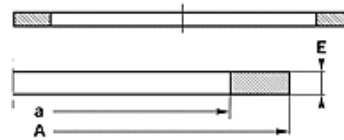

Características

Tipo	Anel de suporte
Pressão operacional	até 500 bar
Temperatura min.	-50 °C
Temperatura max.	130 °C
Fluidos	Óleos minerais HFA, HFB
Montagem	em espaços fechados
Material	PBTB (Poliéster 55 Shore D)

Spaltmaß / Clearance	
Druck / Pressure	e max.
250 bar	0,25
300 bar	0,20
350 bar	0,15
400 bar	0,10
500 bar	0,05

Nota

Medida da fenda:
 Pressão= 250 bar/e máx.= 0,25
 Pressão= 300 bar/e máx.= 0,20
 Pressão= 350 bar/e máx.= 0,15
 Pressão= 400 bar/e máx.= 0,10
 Pressão= 500 bar/e máx.= 0,05

Descrição

fácil montagem.
 os anéis não necessitam ser cortados
 Solução de baixo custo.

Artigo

Descrição	M (mm)	N (mm)	e (mm)	OR
MBK 4 8	4,0	8,0	1,3	3,30 x 2,40
MBK 6 10	6,0	10,0	1,3	5,30 x 2,40
MBK 7 11	7,0	11,0	1,3	6,30 x 2,40
MBK 10 14	10,0	14,0	1,3	9,30 x 2,30
MBK 11 15	11,0	15,0	1,3	10,30 x 2,40
MBK 12 16	12,0	16,0	1,3	11,30 x 2,30
MBK 13 17	13,0	17,0	1,3	12,30 x 2,40
MBK 14 18	14,0	18,0	1,3	13,30 x 2,40
MBK 15 19	15,0	19,0	1,3	14,30 x 2,40
MBK 16 20	16,0	20,0	1,3	15,30 x 2,40
MBK 17 21	17,0	21,0	1,3	16,30 x 2,40
MBK 18 22	18,0	22,0	1,3	17,30 x 2,40
MBK 20 25	20,0	25,0	1,3	19,20 x 3,00
MBK 23 28	23,0	28,0	1,3	22,20 x 3,00
MBK 25 30	25,0	30,0	1,3	24,20 x 3,00
MBK 27 32	27,0	32,0	1,3	26,20 x 3,00
MBK 30 35	30,0	35,0	1,3	29,20 x 3,00
MBK 35 40	35,0	40,0	1,3	34,20 x 3,00
MBK 40 45	40,0	45,0	1,3	39,20 x 3,00
MBK 40 50	40,0	50,0	1,7	39,20 x 5,70
MBK 45 50	45,0	50,0	1,3	44,20 x 3,00
MBK 45 55	45,0	55,0	1,7	44,20 x 5,70
MBK 50 55	50,0	55,0	1,3	49,50 x 3,00
MBK 50 60	50,0	60,0	1,7	49,20 x 5,70
MBK 53 63	53,0	63,0	1,7	52,20 x 5,70
MBK 55 65	55,0	65,0	1,7	54,20 x 5,70
MBK 55 60	55,0	60,0	1,3	54,50 x 3,00
MBK 58 63	58,0	63,0	1,3	57,20 x 3,00
MBK 60 65	60,0	65,0	1,3	59,50 x 3,00
MBK 60 67	60,0	67,0	1,5	39,20 x 5,70
MBK 60 70	60,0	70,0	1,7	59,20 x 5,70
MBK 63 68	63,0	68,0	1,3	62,20 x 3,00
MBK 65 70	65,0	70,0	1,3	64,50 x 3,00
MBK 65 75	65,0	75,0	1,7	64,20 x 5,70
MBK 69 74	69,0	74,0	1,3	69,00 x 3,00