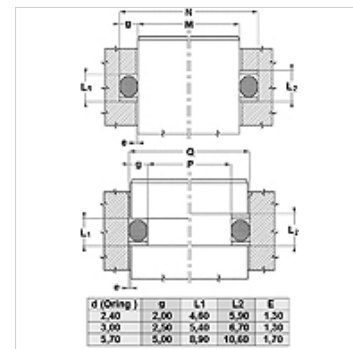

Características

Tipo	Anel de suporte
Pressão operacional	até 500 bar
Temperatura min.	-50 °C
Temperatura max.	130 °C
Fluidos	Óleos minerais HFA, HFB
Montagem	em espaços fechados
Material	PBTB (Poliéster 55 Shore D)

Spaltmaß / Clearance	
Druck / Pressure	e max.
250 bar	0,25
300 bar	0,20
350 bar	0,15
400 bar	0,10
500 bar	0,05

Nota

Medida da fenda:

Pressão= 250 bar/e máx.= 0,25

Pressão= 300 bar/e máx.= 0,20

Pressão= 350 bar/e máx.= 0,15

Pressão= 400 bar/e máx.= 0,10

Pressão= 500 bar/e máx.= 0,05

Descrição

fácil montagem.

os anéis não necessitam ser cortados

Solução de baixo custo.

Artigo

Descrição	M (mm)	N (mm)	e (mm)	OR
MBK 4 8	4,0	8,0	1,3	3,30 x 2,40
MBK 6 10	6,0	10,0	1,3	5,30 x 2,40
MBK 7 11	7,0	11,0	1,3	6,30 x 2,40
MBK 10 14	10,0	14,0	1,3	9,30 x 2,30
MBK 11 15	11,0	15,0	1,3	10,30 x 2,40
MBK 12 16	12,0	16,0	1,3	11,30 x 2,30
MBK 13 17	13,0	17,0	1,3	12,30 x 2,40
MBK 14 18	14,0	18,0	1,3	13,30 x 2,40
MBK 15 19	15,0	19,0	1,3	14,30 x 2,40
MBK 16 20	16,0	20,0	1,3	15,30 x 2,40
MBK 17 21	17,0	21,0	1,3	16,30 x 2,40
MBK 18 22	18,0	22,0	1,3	17,30 x 2,40
MBK 20 25	20,0	25,0	1,3	19,20 x 3,00
MBK 23 28	23,0	28,0	1,3	22,20 x 3,00
MBK 25 30	25,0	30,0	1,3	24,20 x 3,00
MBK 27 32	27,0	32,0	1,3	26,20 x 3,00
MBK 30 35	30,0	35,0	1,3	29,20 x 3,00
MBK 35 40	35,0	40,0	1,3	34,20 x 3,00
MBK 40 45	40,0	45,0	1,3	39,20 x 3,00
MBK 40 50	40,0	50,0	1,7	39,20 x 5,70
MBK 45 50	45,0	50,0	1,3	44,20 x 3,00
MBK 45 55	45,0	55,0	1,7	44,20 x 5,70
MBK 50 55	50,0	55,0	1,3	49,50 x 3,00
MBK 50 60	50,0	60,0	1,7	49,20 x 5,70
MBK 53 63	53,0	63,0	1,7	52,20 x 5,70
MBK 55 65	55,0	65,0	1,7	54,20 x 5,70
MBK 55 60	55,0	60,0	1,3	54,50 x 3,00
MBK 58 63	58,0	63,0	1,3	57,20 x 3,00
MBK 60 65	60,0	65,0	1,3	59,50 x 3,00
MBK 60 67	60,0	67,0	1,5	39,20 x 5,70
MBK 60 70	60,0	70,0	1,7	59,20 x 5,70
MBK 63 68	63,0	68,0	1,3	62,20 x 3,00
MBK 65 70	65,0	70,0	1,3	64,50 x 3,00
MBK 65 75	65,0	75,0	1,7	64,20 x 5,70
MBK 69 74	69,0	74,0	1,3	69,00 x 3,00