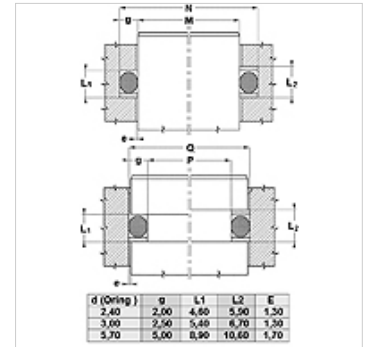

Características

Tipo	Anel de suporte
Pressão operacional	até 500 bar
Temperatura min.	-50 °C
Temperatura max.	130 °C
Fluidos	Óleos minerais HFA, HFB
Montagem	em espaços fechados
Material	PBTB (Poliéster 55 Shore D)

Spaltmaß / Clearance	
Druck / Pressure	e max.
250 bar	0,25
300 bar	0,20
350 bar	0,15
400 bar	0,10
500 bar	0,05

Nota

Medida da fenda:
 Pressão= 250 bar/e máx.= 0,25
 Pressão= 300 bar/e máx.= 0,20
 Pressão= 350 bar/e máx.= 0,15
 Pressão= 400 bar/e máx.= 0,10
 Pressão= 500 bar/e máx.= 0,05

Descrição

fácil montagem.
 os anéis não necessitam ser cortados
 Solução de baixo custo.

Artigo

Descrição	M (mm)	N (mm)	e (mm)	OR
MBK 4 8	4,0	8,0	1,3	3,30 x 2,40
MBK 6 10	6,0	10,0	1,3	5,30 x 2,40
MBK 7 11	7,0	11,0	1,3	6,30 x 2,40
MBK 10 14	10,0	14,0	1,3	9,30 x 2,30
MBK 11 15	11,0	15,0	1,3	10,30 x 2,40
MBK 12 16	12,0	16,0	1,3	11,30 x 2,30
MBK 13 17	13,0	17,0	1,3	12,30 x 2,40
MBK 14 18	14,0	18,0	1,3	13,30 x 2,40
MBK 15 19	15,0	19,0	1,3	14,30 x 2,40
MBK 16 20	16,0	20,0	1,3	15,30 x 2,40
MBK 17 21	17,0	21,0	1,3	16,30 x 2,40
MBK 18 22	18,0	22,0	1,3	17,30 x 2,40
MBK 20 25	20,0	25,0	1,3	19,20 x 3,00
MBK 23 28	23,0	28,0	1,3	22,20 x 3,00
MBK 25 30	25,0	30,0	1,3	24,20 x 3,00
MBK 27 32	27,0	32,0	1,3	26,20 x 3,00
MBK 30 35	30,0	35,0	1,3	29,20 x 3,00
MBK 35 40	35,0	40,0	1,3	34,20 x 3,00
MBK 40 45	40,0	45,0	1,3	39,20 x 3,00
MBK 40 50	40,0	50,0	1,7	39,20 x 5,70
MBK 45 50	45,0	50,0	1,3	44,20 x 3,00
MBK 45 55	45,0	55,0	1,7	44,20 x 5,70
MBK 50 55	50,0	55,0	1,3	49,50 x 3,00
MBK 50 60	50,0	60,0	1,7	49,20 x 5,70
MBK 53 63	53,0	63,0	1,7	52,20 x 5,70
MBK 55 65	55,0	65,0	1,7	54,20 x 5,70
MBK 55 60	55,0	60,0	1,3	54,50 x 3,00
MBK 58 63	58,0	63,0	1,3	57,20 x 3,00
MBK 60 65	60,0	65,0	1,3	59,50 x 3,00
MBK 60 67	60,0	67,0	1,5	39,20 x 5,70
MBK 60 70	60,0	70,0	1,7	59,20 x 5,70
MBK 63 68	63,0	68,0	1,3	62,20 x 3,00
MBK 65 70	65,0	70,0	1,3	64,50 x 3,00
MBK 65 75	65,0	75,0	1,7	64,20 x 5,70
MBK 69 74	69,0	74,0	1,3	69,00 x 3,00