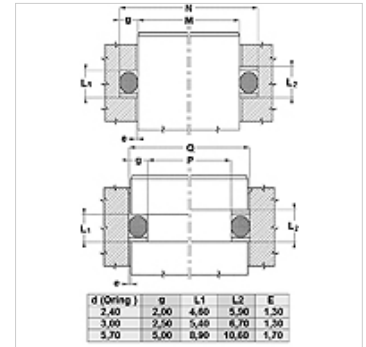

Características

Tipo	Anel de suporte
Pressão operacional	até 500 bar
Temperatura min.	-50 °C
Temperatura max.	130 °C
Fluidos	Óleos minerais HFA, HFB
Montagem	em espaços fechados
Material	PBTB (Poliéster 55 Shore D)

Spaltmaß / Clearance	
Druck / Pressure	e max.
250 bar	0,25
300 bar	0,20
350 bar	0,15
400 bar	0,10
500 bar	0,05

Nota

Medida da fenda:

Pressão= 250 bar/e máx.= 0,25

Pressão= 300 bar/e máx.= 0,20

Pressão= 350 bar/e máx.= 0,15

Pressão= 400 bar/e máx.= 0,10

Pressão= 500 bar/e máx.= 0,05

Descrição

fácil montagem.

os anéis não necessitam ser cortados

Solução de baixo custo.

Artigo

Descrição	M (mm)	N (mm)	e (mm)	OR
MBK 4 8	4,0	8,0	1,3	3,30 x 2,40
MBK 6 10	6,0	10,0	1,3	5,30 x 2,40
MBK 7 11	7,0	11,0	1,3	6,30 x 2,40
MBK 10 14	10,0	14,0	1,3	9,30 x 2,30
MBK 11 15	11,0	15,0	1,3	10,30 x 2,40
MBK 12 16	12,0	16,0	1,3	11,30 x 2,30
MBK 13 17	13,0	17,0	1,3	12,30 x 2,40
MBK 14 18	14,0	18,0	1,3	13,30 x 2,40
MBK 15 19	15,0	19,0	1,3	14,30 x 2,40
MBK 16 20	16,0	20,0	1,3	15,30 x 2,40
MBK 17 21	17,0	21,0	1,3	16,30 x 2,40
MBK 18 22	18,0	22,0	1,3	17,30 x 2,40
MBK 20 25	20,0	25,0	1,3	19,20 x 3,00
MBK 23 28	23,0	28,0	1,3	22,20 x 3,00
MBK 25 30	25,0	30,0	1,3	24,20 x 3,00
MBK 27 32	27,0	32,0	1,3	26,20 x 3,00
MBK 30 35	30,0	35,0	1,3	29,20 x 3,00
MBK 35 40	35,0	40,0	1,3	34,20 x 3,00
MBK 40 45	40,0	45,0	1,3	39,20 x 3,00
MBK 40 50	40,0	50,0	1,7	39,20 x 5,70
MBK 45 50	45,0	50,0	1,3	44,20 x 3,00
MBK 45 55	45,0	55,0	1,7	44,20 x 5,70
MBK 50 55	50,0	55,0	1,3	49,50 x 3,00
MBK 50 60	50,0	60,0	1,7	49,20 x 5,70
MBK 53 63	53,0	63,0	1,7	52,20 x 5,70
MBK 55 65	55,0	65,0	1,7	54,20 x 5,70
MBK 55 60	55,0	60,0	1,3	54,50 x 3,00
MBK 58 63	58,0	63,0	1,3	57,20 x 3,00
MBK 60 65	60,0	65,0	1,3	59,50 x 3,00
MBK 60 67	60,0	67,0	1,5	39,20 x 5,70
MBK 60 70	60,0	70,0	1,7	59,20 x 5,70
MBK 63 68	63,0	68,0	1,3	62,20 x 3,00
MBK 65 70	65,0	70,0	1,3	64,50 x 3,00
MBK 65 75	65,0	75,0	1,7	64,20 x 5,70
MBK 69 74	69,0	74,0	1,3	69,00 x 3,00