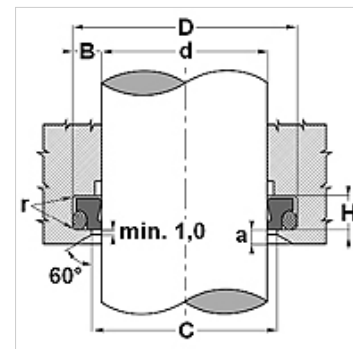

WTF B

Raspador, WTF-B

HANSA FLEX

Características

Tipo	Raspador
Velocidade de deslizamento max.	15,0 m/s
Temperatura min.	-30 °C
Temperatura max.	110 °C
Fluidos	Óleos minerais
Montagem	deformar primeiro o O-ring e depois o anel de PTFE em forma de rim e encaixar na ranhura de inserção (a partir de 30 mm)
Material	(1) Vedação dinâmica: PTBR (2) Vedação estática: NBR
Aplicação	Hidráulica

Toleranz / Tolerance			
d	D	C	L
f8 / h9	H9	H11	0 +0,20

Descrição

Baixa fricção deslizante.

Sem efeito Stick-Slip.

Necessita de pouco espaço

longa vida útil

Extreme temperatures -45°C to 200°C with Viton O-ring.

com efeito raspador interior muito bom contra os resíduos de película de óleo colados à superfície da haste do êmbolo.

Artigo

Descrição	d (mm)	D (mm)	H (mm)	C (mm)
WTF 0080 B554470	8	12,8	3,7	10,7
WTF 0100 B554470	10	14,8	3,7	12,7
WTF 0120 B554470	12	18,8	5,0	15,5
WTF 0140 B554470	14	20,8	5,0	17,5
WTF 0150 B554470	15	21,8	5,0	18,5
WTF 0160 B554470	16	22,8	5,0	19,5
WTF 0180 B554470	18	24,8	5,0	21,5
WTF 0200 B554470	20	26,8	5,0	23,5
WTF 0220 B554470	22	28,8	5,0	23,5
WTF 0250 B554470	25	31,8	5,0	28,5
WTF 0280 B554470	28	34,8	5,0	31,5
WTF 0300 B554470	30	36,8	5,0	33,5
WTF 0320 B554470	32	38,8	5,0	35,5
WTF 0350 B554470	35	41,8	5,0	38,5
WTF 0400 B554470	40	46,8	5,0	43,5
WTF 0420 B554470	42	48,8	5,0	45,5
WTF 0450 B554470	45	51,8	5,0	48,5
WTF 0500 B554470	50	56,8	5,0	53,5
WTF 0550 B554470	55	61,8	5,0	58,5
WTF 0600 B554470	60	66,8	5,0	63,5
WTF 0650 B554470	65	73,8	6,0	69,0
WTF 0700 B554470	70	78,8	6,0	74,0
WTF 0750 B554470	75	83,8	6,0	79,0
WTF 0800 B554470	80	88,8	6,0	84,0
WTF 0850 B554470	85	93,8	6,0	89,0
WTF 0900 B554470	90	98,8	6,0	94,0
WTF 0950 B554470	95	103,8	6,0	99,0
WTF 1000 B554470	100	108,8	6,0	104,0
WTF 1050 B554470	105	113,8	6,0	109,0
WTF 1100 B554470	110	118,8	6,0	114,0
WTF 1200 B554470	120	128,8	6,0	124,0
WTF 1500 B554470	150	158,8	6,0	154,0
WTF 1530 B554470	153	161,8	6,0	157,0
WTF 1700 B554470	170	178,8	6,0	174,0
WTF 1730 B554470	173	181,8	6,0	177,0
WTF 2100 B554470	210	218,8	6,0	214,0
WTF 2400 B554470	240	248,8	6,0	244,0