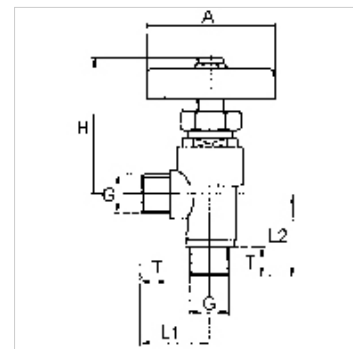

## Características

Pressão operacional	Max. 40 bar
Rosca Descrição	With inside cone for ball-type hose fitting
Carcaça	Brass
Volante	Plastic
Fuso	With stainless steel ball

## Artigo

Descrição	DN	Rosca	A (mm)	H (mm)	L1 (mm)	L2 (mm)	SW (mm)	T (mm)
K- 07 30 12 49	6	G 1/4	48,0	45,0	25,0	27,0	19	11,0
K- 07 30 12 50	8	G 3/8	48,0	45,0	25,0	27,0	19	11,0