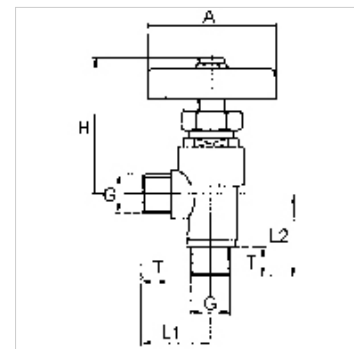

## Características

Pressão operacional	Max. 40 bar
Rosca Descrição	With inside cone for ball-type hose fitting
Carcaça	Brass
Volante	Plastic
Fuso	With stainless steel ball

## Artigo

Descrição	DN	Rosca	A (mm)	H (mm)	L1 (mm)	L2 (mm)	SW (mm)	T (mm)
K- 07 30 12 49	6	G 1/4	48,0	45,0	25,0	27,0	19	11,0
K- 07 30 12 50	8	G 3/8	48,0	45,0	25,0	27,0	19	11,0