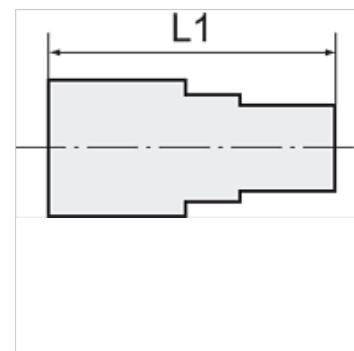

# K-GAM IG 5

Female connectors, parallel female thread

**HANSA FLEX**

## Artigo

Descrição	Rosca	para mangueira	L1 (mm)	SW
K- 07 40 30 14	G 1/4	6 mm / 4 mm	25,0	17 mm
K- 07 40 30 15	G 1/4	8 mm / 6 mm	25,0	17 mm