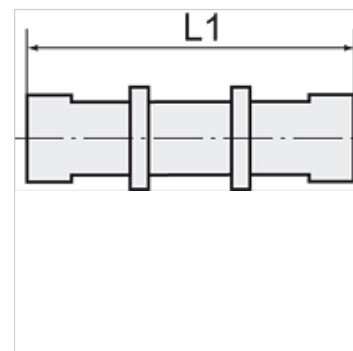

K-SVB POM BLAU

Bulkhead connectors, complete with fixing nuts

HANSA FLEX

Características

Pressão operacional 0 - 10 bar

Faixa de temperatura -10 °C to +60 °C

Nota

Outras indicações a pedido.

Artigo

Descrição	Rosca	para mangueira	L1 (mm)	SW
K- 07 40 33 47	M 10 x 1	6 mm / 4 mm	50,0	13 mm
K- 07 40 33 48	M 12 x 1	8 mm / 6 mm	51,0	17 mm
K- 07 40 33 49	M 16 x 1	12 mm / 9 mm	60,0	19 mm