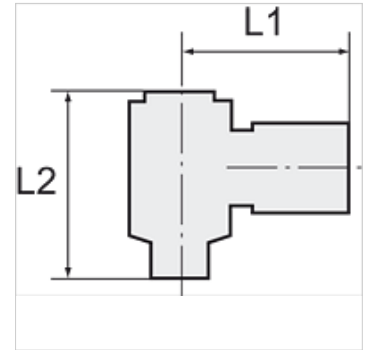

# K-W90 VERSCHR DREH HS ALU POM BLAU

Union elbows with aluminium banjo bolt, swivel type

**HANSA FLEX**

## Características

Pressão operacional 0 - 10 bar

Faixa de temperatura -10 °C to +60 °C

## Artigo

Descrição	Rosca	para mangueira	L1 (mm)	L2 (mm)
K- 07 40 33 24	G 1/8	6 mm / 4 mm	23,0	27,0
K- 07 40 33 25	G 1/8	8 mm / 6 mm	25,0	27,0
K- 07 40 33 26	G 1/4	6 mm / 4 mm	25,0	29,0
K- 07 40 33 27	G 1/4	8 mm / 6 mm	26,5	29,0