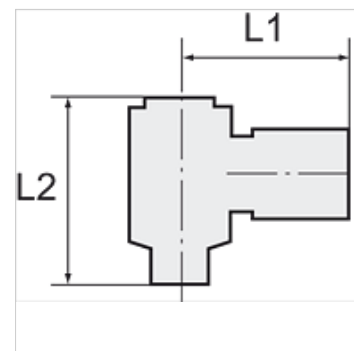

K-W90 VERSCHR DREH HS ALU POM BLAU

Union elbows with aluminium banjo bolt, swivel type

HANSA FLEX

Características

Pressão operacional 0 - 10 bar

Faixa de temperatura -10 °C to +60 °C

Nota

Outras indicações a pedido.

Artigo

Descrição	Rosca	para mangueira	L1 (mm)	L2 (mm)
K- 07 40 33 24	G 1/8	6 mm / 4 mm	23,0	27,0
K- 07 40 33 25	G 1/8	8 mm / 6 mm	25,0	27,0
K- 07 40 33 26	G 1/4	6 mm / 4 mm	25,0	29,0
K- 07 40 33 27	G 1/4	8 mm / 6 mm	26,5	29,0