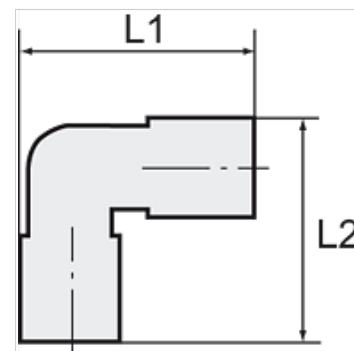

K-W90 VERSCHR AG-K ISO 7-1 POM BLAU

Union elbows, rigid, conical male thread acc. to ISO 7-1

HANSA FLEX

Características

Pressão operacional 0 - 10 bar

Faixa de temperatura -10 °C to +60 °C

Nota

Outras indicações a pedido.

Artigo

Descrição	Rosca	para mangueira	L1 (mm)	L2 (mm)
K- 07 40 33 28	R 1/8	6 mm / 4 mm	23,0	16,0
K- 07 40 33 29	R 1/8	8 mm / 6 mm	23,0	17,0
K- 07 40 33 30	R 1/4	6 mm / 4 mm	24,0	19,0
K- 07 40 33 31	R 1/4	8 mm / 6 mm	25,0	20,0
K- 07 40 33 32	R 1/4	12 mm / 9 mm	28,0	23,0
K- 07 40 33 33	R 3/8	12 mm / 9 mm	28,0	23,0