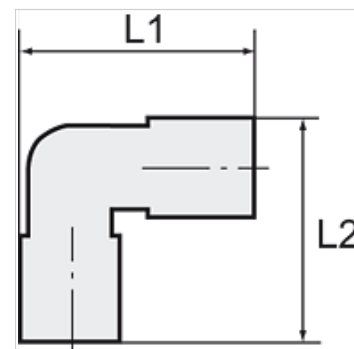

# K-W90 VERSCHR AG-K ISO 7-1 POM BLAU

Union elbows, rigid, conical male thread acc. to ISO 7-1

**HANSA FLEX**

## Características

Pressão operacional 0 - 10 bar

Faixa de temperatura -10 °C to +60 °C

## Artigo

Descrição	Rosca	para mangueira	L1 (mm)	L2 (mm)
K- 07 40 33 28	R 1/8	6 mm / 4 mm	23,0	16,0
K- 07 40 33 29	R 1/8	8 mm / 6 mm	23,0	17,0
K- 07 40 33 30	R 1/4	6 mm / 4 mm	24,0	19,0
K- 07 40 33 31	R 1/4	8 mm / 6 mm	25,0	20,0
K- 07 40 33 32	R 1/4	12 mm / 9 mm	28,0	23,0
K- 07 40 33 33	R 3/8	12 mm / 9 mm	28,0	23,0