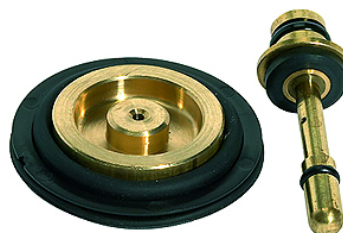

K-VERSCHLEI-SATZ VARIOBLOC

Set of wearing parts

HANSA FLEX

Descrição

diaphragm, sealing cone, seal

Artigo

Descrição	Descrição
K- 07 25 16 92	Set of wearing parts (diaphragm, sealing cone, seal). Compatible with G 1/4, G 3/8
K- 07 25 16 93	Set of wearing parts (diaphragm, sealing cone, seal). Compatible with G 1/2, G 3/4, G 1

é peça sobressalente para os seguintes produtos

K-DRG VARIOBLOC	Pressure regulators
K-DRG DRVS VARIOBLOC	Pressure regulators with pressure supply at both ends
K-FI REGL PC-BEHAEL MANO VARIOBLOC	Filter regulators with polycarbonate bowl and pressure gauge
K-FI REGL METALLBEHAEL S MANO VARIOB	Filter regulators with metal bowl, incl. sight glass and pressure gauge
K-WTEH 3-TLG PC-BEHAEL VARIOBLOC	Service units, 3-piece with polycarbonate bowl
K-WTEH 3-TLG MET SICH TROPF VARIOBL	Service units, 3-piece with metal bowl, incl. sight glass and metal sight dome
K-WTEH 2-TLG PC-BEHAEL VARIOBLOC	Service units, 2-piece with polycarbonate bowl
K-WTEH 2-TLG MET SICH TROPF VARIOBL	Service units, 2-piece with metal bowl, incl. sight glass and metal sight dome