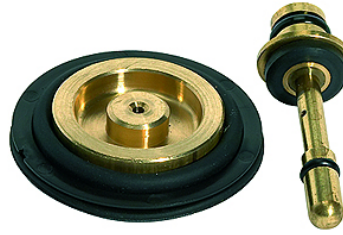

K-VERSCHLEI-SATZ VARIOBLOC

Set of wearing parts

HANSA FLEX

Descrição

diaphragm, sealing cone, seal

Artigo

Descrição	Descrição
K- 07 25 16 92	Set of wearing parts (diaphragm, sealing cone, seal). Compatible with G 1/4, G 3/8
K- 07 25 16 93	Set of wearing parts (diaphragm, sealing cone, seal). Compatible with G 1/2, G 3/4, G 1

é peça sobressalente para os seguintes produtos

K-DRG VARIOBLOC	Pressure regulators
K-DRG DRVS VARIOBLOC	Pressure regulators with pressure supply at both ends
K-FI REGL PC-BEHAEL MANO VARIOBLOC	Filter regulators with polycarbonate bowl and pressure gauge
K-FI REGL METALLBEHAE S MANO VARIOB	Filter regulators with metal bowl, incl. sight glass and pressure gauge
K-WTEH 3-TLG PC-BEHAEL VARIOBLOC	Service units, 3-piece with polycarbonate bowl
K-WTEH 3-TLG MET SICH TROPF VARIOBL	Service units, 3-piece with metal bowl, incl. sight glass and metal sight dome
K-WTEH 2-TLG PC-BEHAEL VARIOBLOC	Service units, 2-piece with polycarbonate bowl
K-WTEH 2-TLG MET SICH TROPF VARIOBL	Service units, 2-piece with metal bowl, incl. sight glass and metal sight dome