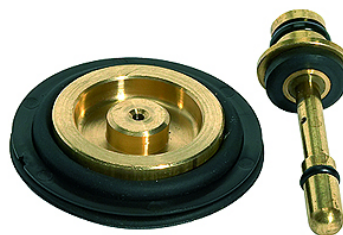

K-VERSCHLEI-SATZ VARIOBLOC

Set of wearing parts

HANSA FLEX

Descrição

diaphragm, sealing cone, seal

Artigo

Descrição	Descrição
K- 07 25 16 92	Set of wearing parts (diaphragm, sealing cone, seal). Compatible with G 1/4, G 3/8
K- 07 25 16 93	Set of wearing parts (diaphragm, sealing cone, seal). Compatible with G 1/2, G 3/4, G 1

é peça sobressalente para os seguintes produtos

K-DRG VARIOBLOC	Pressure regulators
K-DRG DRVS VARIOBLOC	Pressure regulators with pressure supply at both ends
K-FI REGL PC-BEHAEL MANO VARIOBLOC	Filter regulators with polycarbonate bowl and pressure gauge
K-FI REGL METALLBEHAE S MANO VARIOB	Filter regulators with metal bowl, incl. sight glass and pressure gauge
K-WTEH 3-TLG PC-BEHAEL VARIOBLOC	Service units, 3-piece with polycarbonate bowl
K-WTEH 3-TLG MET SICH TROPF VARIOBL	Service units, 3-piece with metal bowl, incl. sight glass and metal sight dome
K-WTEH 2-TLG PC-BEHAEL VARIOBLOC	Service units, 2-piece with polycarbonate bowl
K-WTEH 2-TLG MET SICH TROPF VARIOBL	Service units, 2-piece with metal bowl, incl. sight glass and metal sight dome