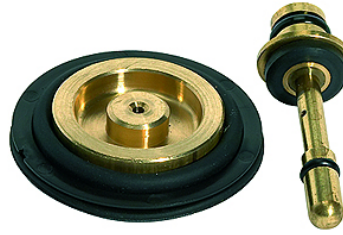

K-VERSCHLEI-SATZ VARIOBLOC

Set of wearing parts

HANSA FLEX

Descrição

diaphragm, sealing cone, seal

Artigo

Descrição	Descrição
K- 07 25 16 92	Set of wearing parts (diaphragm, sealing cone, seal). Compatible with G 1/4, G 3/8
K- 07 25 16 93	Set of wearing parts (diaphragm, sealing cone, seal). Compatible with G 1/2, G 3/4, G 1

é peça sobressalente para os seguintes produtos

K-DRG VARIOBLOC	Pressure regulators
K-DRG DRVS VARIOBLOC	Pressure regulators with pressure supply at both ends
K-FI REGL PC-BEHAEL MANO VARIOBLOC	Filter regulators with polycarbonate bowl and pressure gauge
K-FI REGL METALLBEHAEL S MANO VARIOB	Filter regulators with metal bowl, incl. sight glass and pressure gauge
K-WTEH 3-TLG PC-BEHAEL VARIOBLOC	Service units, 3-piece with polycarbonate bowl
K-WTEH 3-TLG MET SICH TROPF VARIOBL	Service units, 3-piece with metal bowl, incl. sight glass and metal sight dome
K-WTEH 2-TLG PC-BEHAEL VARIOBLOC	Service units, 2-piece with polycarbonate bowl
K-WTEH 2-TLG MET SICH TROPF VARIOBL	Service units, 2-piece with metal bowl, incl. sight glass and metal sight dome