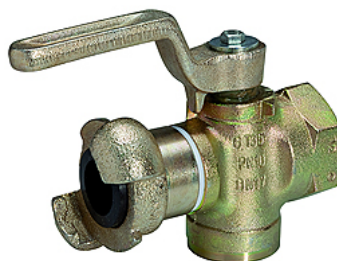

# K-BKR ECKFORM KUPP IG

Plug valves with coupling, one side sealing, female threaded, with lever stop and exhaust

**HANSA FLEX**

## Artigo

Descrição	Conexão	DN	H (mm)	L (mm)	SW (mm)
K- 07 35 05 41	G 1/2	15	93,0	131,0	41
K- 07 35 05 42	G 3/4	17	93,0	124,0	41
K- 07 35 05 40	G 1	17	93,0	124,0	41