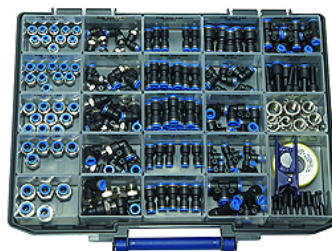

# K-BOX BLAUE SERIE

Boxed set »Blue Series«

**HANSA FLEX**

## Descrição

Practical, high-quality assortment of the most popular parts in our »Blue Series« of push-in fittings, packaged in a sturdy plastic case. Total of 31 different small part types, conveniently arranged in 24 plastic compartments. The inserts can be removed and rearranged inside the case according to individual needs. All inserts are labelled with the article numbers of the parts they contain.

<br>40 male connectors G 1/8-4, G 1/8-6, G 1/4-6, G 1/4-8, G 3/8-8<br>30 swivel type male elbows G 1/8-4, G 1/8-6, G 1/4-6, G 1/4-8, G 3/8-8<br>25 unions 4, 6, 8 mm<br>15 reducers, 6/4, 8/6, 10/8<br>10 male elbows 6, 8 mm<br>20 union tees 4, 6, 8 mm<br>9 reducers with push-in plug 6/8, 6/10, 8/10<br>10 plugs 6, 8 mm<br>10 sockets G 1/8, G 1/4, G 3/8<br>1 PTFE sealing tape<br>1 hose cutter

## Artigo

Descrição

Definição

K- 07 40 35 25

Boxed set, »Blau Series« Series push-in fittings