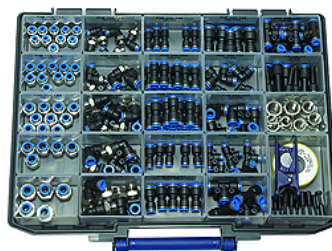

K-BOX BLAUE SERIE

Boxed set »Blue Series«

HANSA FLEX

Descrição

Practical, high-quality assortment of the most popular parts in our »Blue Series« of push-in fittings, packaged in a sturdy plastic case. Total of 31 different small part types, conveniently arranged in 24 plastic compartments. The inserts can be removed and rearranged inside the case according to individual needs. All inserts are labelled with the article numbers of the parts they contain.

40 male connectors G 1/8-4, G 1/8-6, G 1/4-6, G 1/4-8, G 3/8-8
30 swivel type male elbows G 1/8-4, G 1/8-6, G 1/4-6, G 1/4-8, G 3/8-8
25 unions 4, 6, 8 mm
15 reducers, 6/4, 8/6, 10/8
10 male elbows 6, 8 mm
20 union tees 4, 6, 8 mm
9 reducers with push-in plug 6/8, 6/10, 8/10
10 plugs 6, 8 mm
10 sockets G 1/8, G 1/4, G 3/8
1 PTFE sealing tape
1 hose cutter

Informações adicionais

Further types and dimensions on request.

Artigo

Descrição	Definição
K- 07 40 35 25	Boxed set, »Blau Series« Series push-in fittings