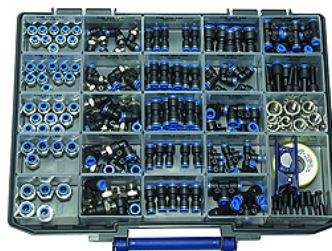

K-BOX BLAUE SERIE

Boxed set »Blue Series«

HANSA FLEX

Descrição

Practical, high-quality assortment of the most popular parts in our »Blue Series« of push-in fittings, packaged in a sturdy plastic case. Total of 31 different small part types, conveniently arranged in 24 plastic compartments. The inserts can be removed and rearranged inside the case according to individual needs. All inserts are labelled with the article numbers of the parts they contain.

40 male connectors G 1/8-4, G 1/8-6, G 1/4-6, G 1/4-8, G 3/8-8
30 swivel type male elbows G 1/8-4, G 1/8-6, G 1/4-6, G 1/4-8, G 3/8-8
25 unions 4, 6, 8 mm
15 reducers, 6/4, 8/6, 10/8
10 male elbows 6, 8 mm
20 union tees 4, 6, 8 mm
9 reducers with push-in plug 6/8, 6/10, 8/10
10 plugs 6, 8 mm
10 sockets G 1/8, G 1/4, G 3/8
1 PTFE sealing tape
1 hose cutter

Informações adicionais

Further types and dimensions on request.

Artigo

Descrição

Definição

K- 07 40 35 25

Boxed set, »Blau Series« Series push-in fittings