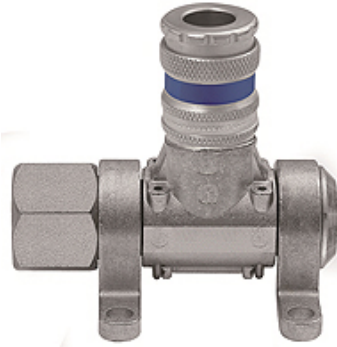

# K-DLV MULTI-LINK STANDARD

Compressed air distributor, type »Multi-Link« with quick disconnect standard couplings DN 7.6

**HANSA FLEX**

## Características

Pressão operacional	Max. 16 bar
Faixa de temperatura	-20 °C até +100 °C
Material	Aço / Latão zincado
Conexão	G 1/2 female
Fluidos	Compressed air, non-corrosive gases
Material de vedação	NBR

## Descrição

Modular distributor system for flexible workplace design, can be rotated 180°. Equipped for 1 to 5 bleed units:  
- DN 7.6 standard quick disconnect couplings.