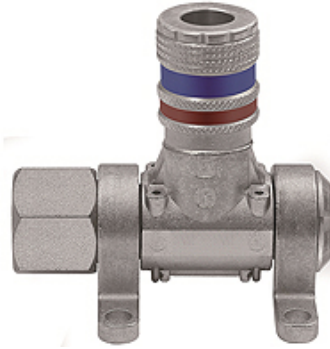

# K-DLV MULTI-LINK SCHNELLVER

Compressed air distributor, type »Multi-Link« quick disconnect safety couplings DN 7.6

**HANSA FLEX**

## Características

Pressão operacional	Max. 16 bar
Faixa de temperatura	-20 °C to +80 °C
Material	Aço / Latão zincado
Conexão	G 1/2 female
Fluidos	Compressed air, non-corrosive gases
Material de vedação	NBR

## Descrição

Modular distributor system for flexible workplace design, can be rotated 180°. Equipped for 1 to 5 bleed units:  
- DN 7.6 quick disconnect safety couplings.