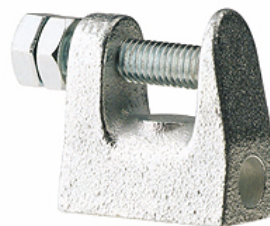

# K-KLEMMBUEGEL IG

Clamp strap with female thread

**HANSA FLEX**

## Características

Material Ferro niquelado