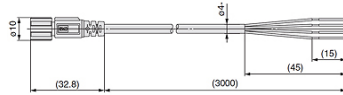

## Descrição

Connection cable with M8 plug, series PF3W, 4-wire, cable length 3.00 m