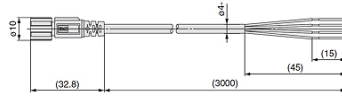

## Descrição

Connection cable with M8 plug, series PF3W, 4-wire, cable length 3.00 m